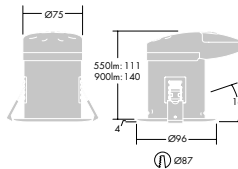

Fire rated adjustable

FH - Fire hood, AJ - Adjustable, WH - White, CHR - Chrome

Ordering Guide

Description	Wt (kg)	SAP Code
Dimmable Downlight		
CETUS MINI LED550-840 IP65 WH	0.35	96272530
CETUS MINI LED550-830 IP65 WH	0.35	96272531
CETUS MINI LED550-827 IP65 WH	0.35	96644044
CETUS MINI LED550-840 IP65 CHR	0.35	96272534
CETUS MINI LED550-830 IP65 CHR	0.35	96272535
CETUS MINI LED550-827 IP65 CHR	0.35	96644046
CETUS MINI LED550-840 IP20 WH	0.35	96272552
CETUS MINI LED550-830 IP20 WH	0.35	96272553
CETUS MINI LED550-827 IP20 WH	0.35	96644048
CETUS MINI LED550-840 IP20 CHR	0.35	96272554
CETUS MINI LED550-830 IP20 CHR	0.35	96272555
CETUS MINI LED550-827 IP20 CHR	0.35	96644049
CETUS MINI LED900-840 IP65 WH	0.35	96644062
CETUS MINI LED900-830 IP65 WH	0.35	96644063
CETUS MINI LED900-827 IP65 WH	0.35	96644064
CETUS MINI LED900-840 IP65 CHR	0.35	96644068
CETUS MINI LED900-830 IP65 CHR	0.35	96644069
CETUS MINI LED900-827 IP65 CHR	0.35	96644070