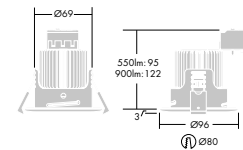

Adjustable