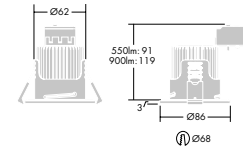

Fixed

Dimmable adjustable Downlight		
CETUS MINI LED550-840 AJ IP20 WH	0.40	96272532
CETUS MINI LED550-830 AJ IP20 WH	0.40	96272533
CETUS MINI LED550-827 AJ IP20 WH	0.40	96644045
CETUS MINI LED550-840 AJ IP20 CHR	0.40	96272536
CETUS MINI LED550-830 AJ IP20 CHR	0.40	96272537
CETUS MINI LED550-827 AJ IP20 CHR	0.40	96644047
CETUS MINI LED900-840 AJ IP20 WH	0.40	96644065
CETUS MINI LED900-830 AJ IP20 WH	0.40	96644066
CETUS MINI LED900-827 AJ IP20 WH	0.40	96644067
CETUS MINI LED900-840 AJ IP20 CHR	0.40	96644071
CETUS MINI LED900-830 AJ IP20 CHR	0.40	96644072
CETUS MINI LED900-827 AJ IP20 CHR	0.40	96644073