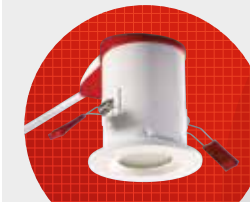

CONTACT DETAILS

www.thornlighting.com/CTUM

5 Year Warranty

Publication Date: 05/16

Art Nr: 96644112

THORN

Replaces up to 75W Halogen

Up to 90% Energy saving

Cetus Mini Downlight