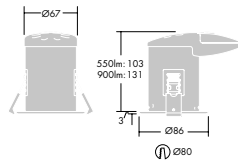

Ordering Guide

Description	Wt (kg)	SAP Code
Fire-rated dimmable Downlight		
CETUS MINI FH LED550-840 IP65 WH	0.50	96272518
CETUS MINI FH LED550-830 IP65 WH	0.50	96272519
CETUS MINI FH LED550-827 IP65 WH	0.50	96644038
CETUS MINI FH LED550-840 IP65 CHR	0.50	96272522
CETUS MINI FH LED550-830 IP65 CHR	0.50	96272523
CETUS MINI FH LED550-827 IP65 CHR	0.50	96644040
CETUS MINI FH LED550-840 IP20 WH	0.50	96272526
CETUS MINI FH LED550-830 IP20 WH	0.50	96272527
CETUS MINI FH LED550-827 IP20 WH	0.50	96644042
CETUS MINI FH LED550-840 IP20 CHR	0.50	96272528
CETUS MINI FH LED550-830 IP20 CHR	0.50	96272529
CETUS MINI FH LED550-827 IP20 CHR	0.50	96644043
CETUS MINI FH LED900-840 IP65 WH	0.50	96644050
CETUS MINI FH LED900-830 IP65 WH	0.50	96644051
CETUS MINI FH LED900-827 IP65 WH	0.50	96644052
CETUS MINI FH LED900-840 IP65 CHR	0.50	96644056
CETUS MINI FH LED900-830 IP65 CHR	0.50	96644057
CETUS MINI FH LED900-827 IP65 CHR	0.50	96644058

Fire rated fixed

Fire-rated dimmable adjustable Downlight		
CETUS MINI FH LED550-840 AJ IP20 WH	0.55	96272520
CETUS MINI FH LED550-830 AJ IP20 WH	0.55	96272521
CETUS MINI FH LED550-827 AJ IP20 WH	0.55	96644039
CETUS MINI FH LED550-840 AJ IP20 CHR	0.55	96272524
CETUS MINI FH LED550-830 AJ IP20 CHR	0.55	96272525
CETUS MINI FH LED550-827 AJ IP20 CHR	0.55	96644041
CETUS MINI FH LED900-840 AJ IP20 WH	0.55	96644053
CETUS MINI FH LED900-830 AJ IP20 WH	0.55	96644054
CETUS MINI FH LED900-827 AJ IP20 WH	0.55	96644055
CETUS MINI FH LED900-840 AJ IP20 CHR	0.55	96644059
CETUS MINI FH LED900-830 AJ IP20 CHR	0.55	96644060
CETUS MINI FH LED900-827 AJ IP20 CHR	0.55	96644061