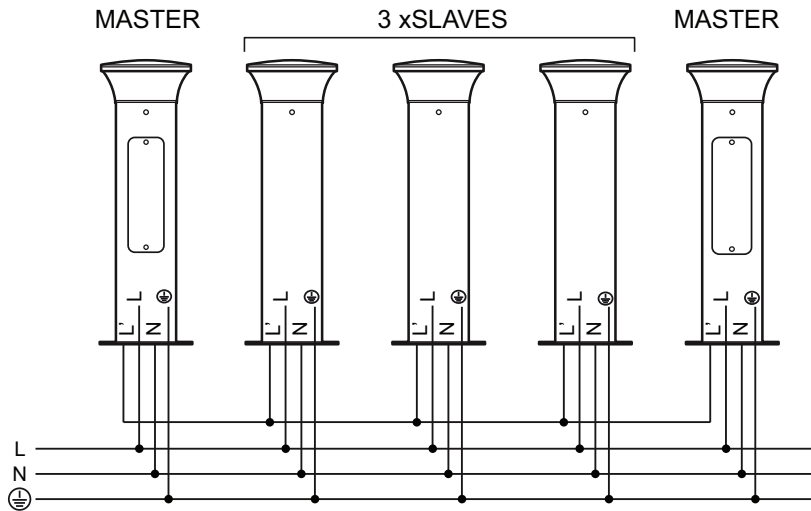

Variant	Number of Bollards	Including number of Masters	Installation	Relay
10W	Max. 5	Max. 5	Pilot wire	NO
	> 5	Max. 5	Pilot wire	YES
20W	Max. 3	Max. 3	Pilot wire	NO
	> 3	Max. 3	Pilot wire	YES

EXAMPLE :