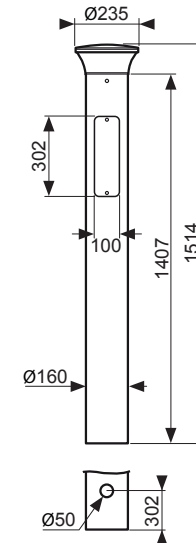

Variant	Number of Bollards	Including number of Masters	Installation	Relay
10W	Max. 5	Max. 5	Pilot wire	NO
	> 5	Max. 5	Pilot wire	YES
20W	Max. 3	Max. 3	Pilot wire	NO
	> 3	Max. 3	Pilot wire	YES

UK Installation instructions

Caution, risk of electric shock

Danger, risque de chocs électriques

21

T30 creux / Hollow

LED

CLASS I

CLASS II

IK10

IP66

CE

SLIM MAS / SLA MPL

SLIM MAS / SLA MGR

THOR BOLLARD PRESENCE DETECTION	
	⊞ (kg)
SLIM MAS MPL	7,7
SLIM MAS MGR	9,3
SLIM SLA MPL	7,7
SLIM SLA MGR	9,3