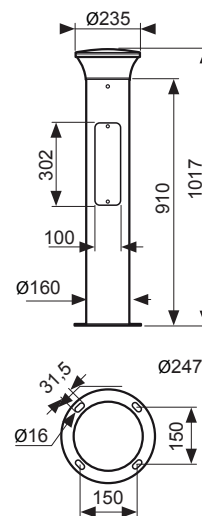

Variant	Number of Bollards	Including number of Masters	Installation	Relay
10W	Max. 5	Max. 5	Pilot wire	NO
	> 5	Max. 5	Pilot wire	YES
20W	Max. 3	Max. 3	Pilot wire	NO
	> 3	Max. 3	Pilot wire	YES

UK Installation instructions

Caution, risk of electric shock

Danger, risque de chocs électriques

21

T30 creux / Hollow

LED

CLASS I

CLASS II

IK10

IP66

CE

SLIM MAS / SLA MPL

SLIM MAS / SLA MGR

THOR BOLLARD PRESENCE DETECTION	
	⊞ (kg)
SLIM MAS MPL	7,7
SLIM MAS MGR	9,3
SLIM SLA MPL	7,7
SLIM SLA MGR	9,3