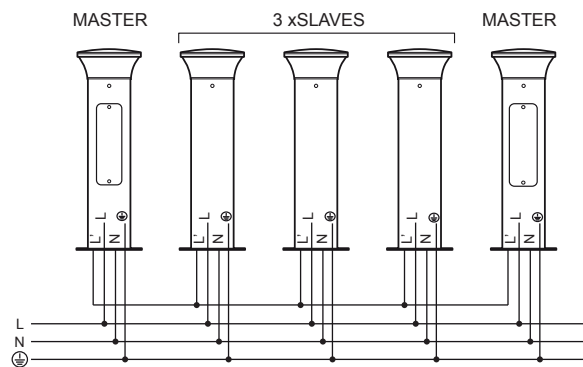

Variant	Number of Bollards	Including number of Masters	Installation	Relay
10W	Max. 5	Max. 5	Pilot wire	NO
	> 5	Max. 5	Pilot wire	YES
20W	Max. 3	Max. 3	Pilot wire	NO
	> 3	Max. 3	Pilot wire	YES

UK Installation instructions