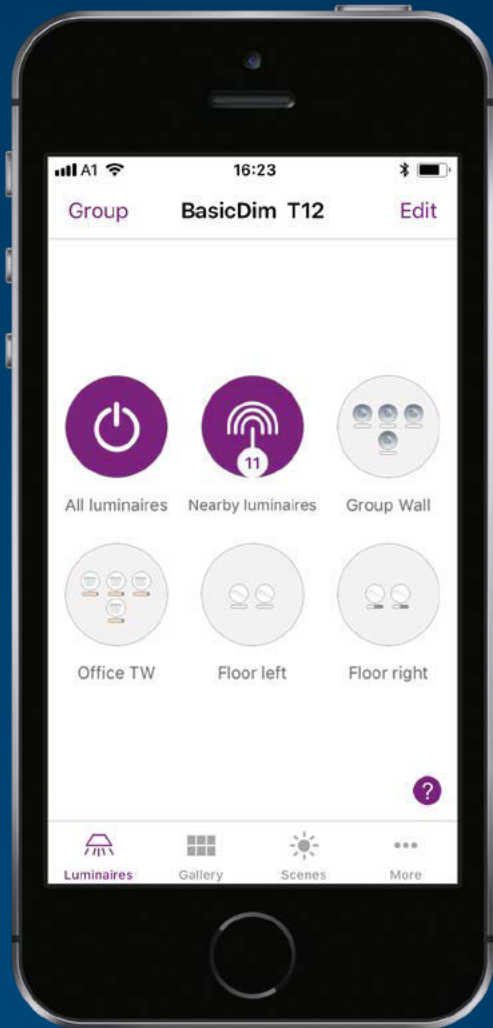

basicDIM Wireless is an ideal lighting control system for room based applications like small offices or retail spaces with up to 50 luminaires. Whether it is a single or group office, a reception area, a showroom or a curative space.

And because it's wireless, it does not matter if you fit an existing space or a newly built one. basicDIM Wireless can be installed quickly and easily.

IT'S GROWN UP

Simple does not mean stripped-down. basicDIM Wireless offers a stunning variety of functions and is still easy to use. You can control single luminaires or combine them as a group, use preset lighting scenes or adjust the light to your moods and needs on the fly.

ONLY A FEW ELEMENTS AND NO WIRES IN BETWEEN: PERFECT.

basicDIM Wireless ready
luminaires by Thorn

Free basicDIM Wireless
control app for iOS and Android

basicDIM Wireless wall switch

basicDIM Wireless repeater
to extend the range or to include
existing push-buttons and
luminaires

Download the free **4remoteBT** app provided by Tridonic, a Member of the Zumtobel Group.

The Casambi Ready basicDIM Wireless is able to:

- Group luminaires
- Visualise your system on photos
- Set and control scenes
- Adjust the dimming level
- Adjust the colour temperature
- Control luminaires via the timer – including taking sunrise and sunset into account
- Adjust the colour temperature to people's internal clock
- Integrate presence detectors
- Simplify network and security management