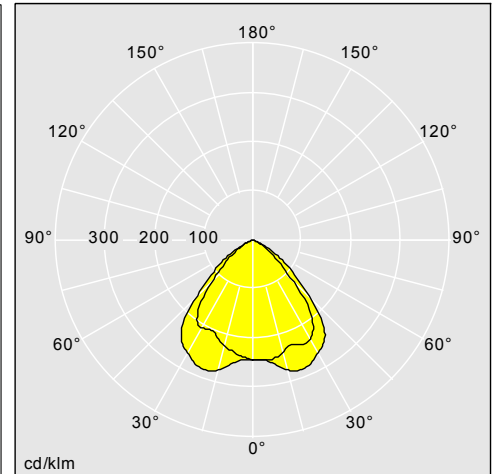

Cetus

Compact recessed low height downlight range, especially designed for 18/26W fluorescent lamps

- Simple and quick to install. Reflector remains in place when mounting into the ceiling using the spring clips.
- One size family (ceiling cut-out Ø210mm) with low 100mm height / mounting void depth 120mm, suitable for ceiling thicknesses between 1-25mm
- 3 hour maintained emergency versions with remote gear
- Range of attachments, including tri-vane louvre and IP44 cover

Photographs, line drawings and photometric data are representative only. For specific product detail please select an individual product.

96107223

Material/Finish

Body: polycarbonate, white
 Gear housing: polycarbonate, black
 Reflector: specular vacuum metallised plastic
 Attachments: polycarbonate/glass
 Fixing mechanism: steel