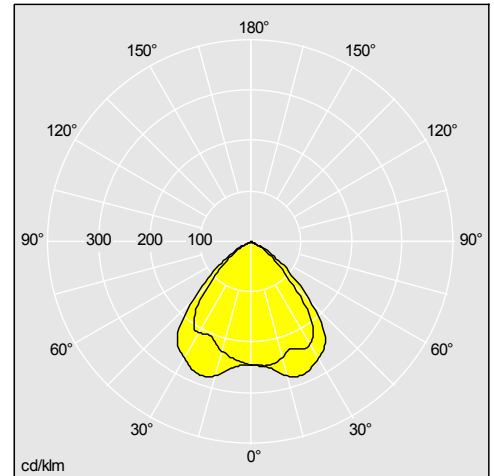

96107223

Material/Finish

Body: polycarbonate, white
Gear housing: polycarbonate, black
Reflector: specular vacuum metallised plastic
Attachments: polycarbonate/glass
Fixing mechanism: steel

Installation/Mounting

Tool-free installation. Integrated strain relief. 3 pole piano key terminal block. Adjustable spring clips for fixation. (1-25mm ceiling thickness).

Specification

To specify state:

Recessed downlight, mains/emergency, single/twin (horizontal only), for 18/26W TC-DEL lamps. Specular reflector with basic choice of attachments.

As Thorn Cetus