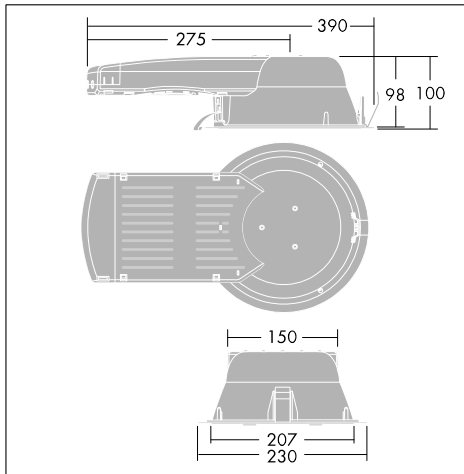

### Compact recessed low height downlight range, especially designed for 18/26W fluorescent lamps

- Simple and quick to install. Reflector remains in place when mounting into the ceiling using the spring clips.
- One size family (ceiling cut-out Ø210mm) with low 100mm height / mounting void depth 120mm, suitable for ceiling thicknesses between 1-25mm
- 3 hour maintained emergency versions with remote gear
- Range of attachments, including tri-vane louvre and IP44 cover

Photographs, line drawings and photometric data are representative only. For specific product detail please select an individual product.

96107223