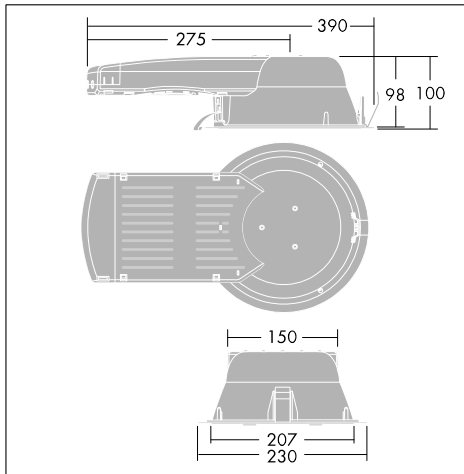

Cetus

Compact recessed low height downlight range, especially designed for 18/26W fluorescent lamps

- Simple and quick to install. Reflector remains in place when mounting into the ceiling using the spring clips.
- One size family (ceiling cut-out Ø210mm) with low 100mm height / mounting void depth 120mm, suitable for ceiling thicknesses between 1-25mm
- 3 hour maintained emergency versions with remote gear
- Range of attachments, including tri-vane louvre and IP44 cover

Photographs, line drawings and photometric data are representative only. For specific product detail please select an individual product.

96107223

Material/Finish

Body: polycarbonate, white
 Gear housing: polycarbonate, black
 Reflector: specular vacuum metallised plastic
 Attachments: polycarbonate/glass
 Fixing mechanism: steel

Installation/Mounting

Tool-free installation. Integrated strain relief. 3 pole piano key terminal block. Adjustable spring clips for fixation. (1-25mm ceiling thickness).

Specification

To specify state:

Recessed downlight, mains/emergency, single/twin (horizontal only), for 18/26W TC-DEL lamps. Specular reflector with basic choice of attachments.