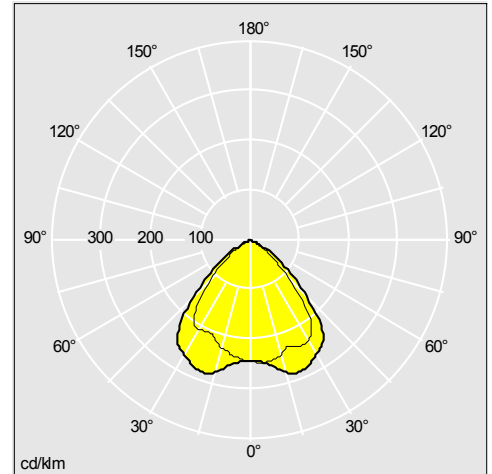

96107223

Material/Finish

Body: polycarbonate, white
Gear housing: polycarbonate, black
Reflector: specular vacuum metallised plastic
Attachments: polycarbonate/glass
Fixing mechanism: steel

Installation/Mounting

Tool-free installation. Integrated strain relief. 3 pole piano key terminal block. Adjustable spring clips for fixation. (1-25mm ceiling thickness).

Specification

To specify state:

Recessed downlight, mains/emergency, single/twin (horizontal only), for 18/26W TC-DEL lamps. Specular reflector with basic choice of attachments.

As Thorn Cetus