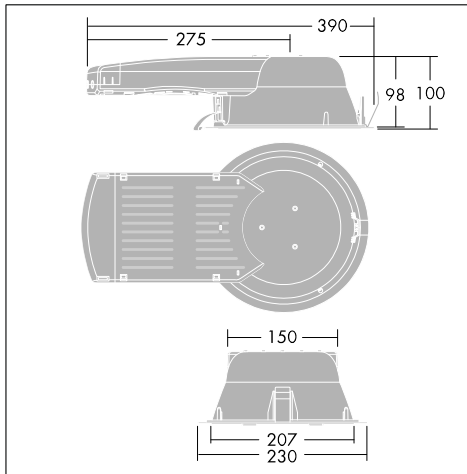

### Compact recessed low height downlight range, especially designed for 18/26W fluorescent lamps

- Simple and quick to install. Reflector remains in place when mounting into the ceiling using the spring clips.
- One size family (ceiling cut-out Ø210mm) with low 100mm height / mounting void depth 120mm, suitable for ceiling thicknesses between 1-25mm
- 3 hour maintained emergency versions with remote gear
- Range of attachments, including tri-vane louvre and IP44 cover

Photographs, line drawings and photometric data are representative only. For specific product detail please select an individual product.

96107223

### Specification

To specify state:

Recessed downlight, mains/emergency, single/twin (horizontal only), for 18/26W TC-DEL lamps. Specular reflector with basic choice of attachments.

As Thorn Cetus