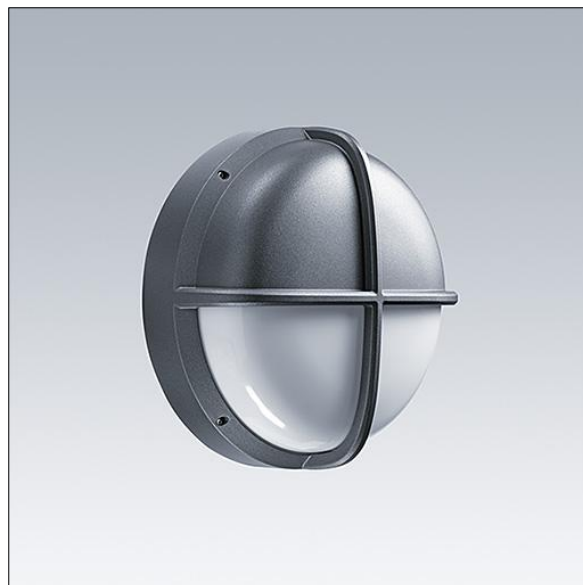

## 96547585 EYE VS 1X28W TC-DDEL HF OP L ANT L840

IP65	IK10					960°C	T <sub>a</sub> -15 +35
------	------	--	--	--	--	-------	---------------------------

### EyeKon

Round, vandal resistant bulkhead luminaire for 1x28W TC-DDEL lamp(s) with electronic - fixed output ballast. Class I electrical, IP65, IK10. Body, large size, in die-cast aluminium (LM6), powder coated anthracite. Diffuser in opal polycarbonate. With die-cast aluminium visor feature. To be wall or ceiling mounted, electrical connection via 3 x 2 x 2.5mm<sup>2</sup> terminal block. Complete with 840 lamp(s).

Dimensions: Ø340 x 155 mm

Total power: 29 W

Weight: 2.8 kg

TLG\_EYKN\_F\_LGVSANTHOP.jpg

TLG\_EYKN\_M\_LGE.wmf

All values marked with an \* are rated values. Unless stated otherwise, the values apply to an ambient temperature of 25°C.