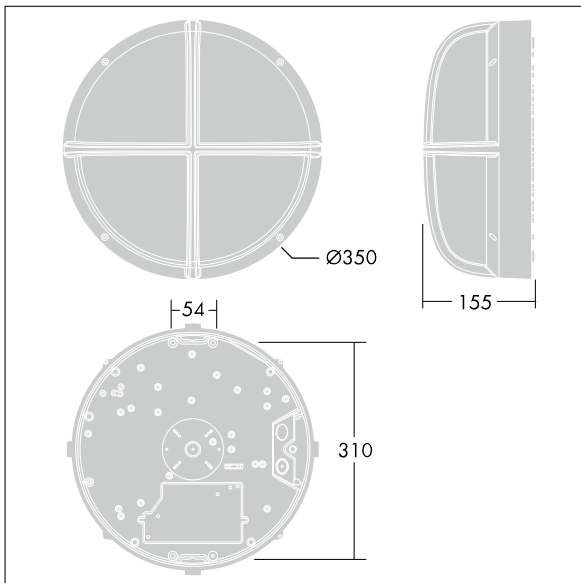

### EyeKon

Round, vandal resistant bulkhead luminaire for 1x28W TC-DDEL lamp(s) with electronic - fixed output ballast. Class I electrical, IP65, IK10. Body, large size, in die-cast aluminium (LM6), powder coated anthracite. Diffuser in opal polycarbonate. With die-cast aluminium visor feature. To be wall or ceiling mounted, electrical connection via 3 x 2 x 2.5mm<sup>2</sup> terminal block. Complete with 840 lamp(s).

Dimensions: Ø340 x 155 mm

Total power: 29 W

Weight: 2.8 kg

TLG\_EYKN\_F\_LGVSANTHOP.jpg

TLG\_EYKN\_M\_LGE.wmf

All values marked with an \* are rated values. Unless stated otherwise, the values apply to an ambient temperature of 25°C.