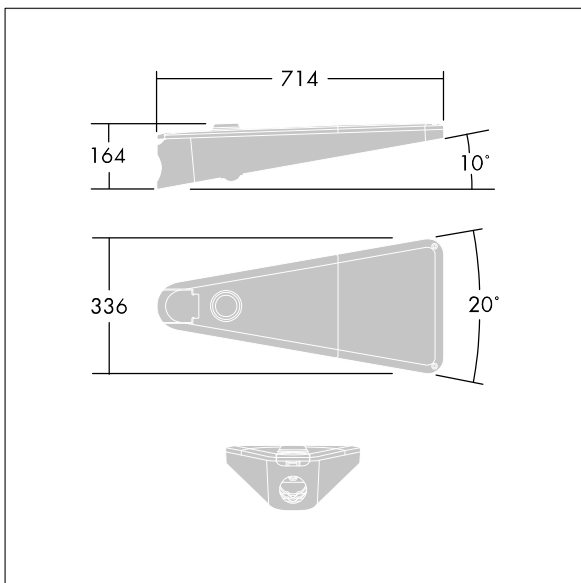

### Urba

A small size LED urban street lighting lantern with 24 LEDs driven at 700mA with Wide Street & Comfort optic. Electronic, fixed output control gear. Class II electrical, IP66, IK09. Body: die-cast aluminium, textured dark grey. Cover: tempered flat glass. Side entry mounting to Ø60mm spigot with adjustable tilt angles of 0°, -5°, -10°. Complete with 3000K LED.

Dimensions: 1065 x 400 x 176 mm

Total power: 53 W

Weight: 10.5 kg

Scx: m<sup>2</sup>

TLG\_URBA\_F\_SMLEGYPDB.jpg

TLG\_URBA\_M\_LD1S.wmf

All values marked with an \* are rated values. Thorn uses tried and tested components from leading suppliers, however there may be isolated instances of technology-related failures of individual LEDs during the rated product lifetime. International standards set the tolerance in initial flux and connected load at  $\pm 10\%$ . Colour temperature is subject to a tolerance of up to  $\pm 150$  Kelvin from the nominal value. Unless stated otherwise, the values apply to an ambient temperature of 25°C.