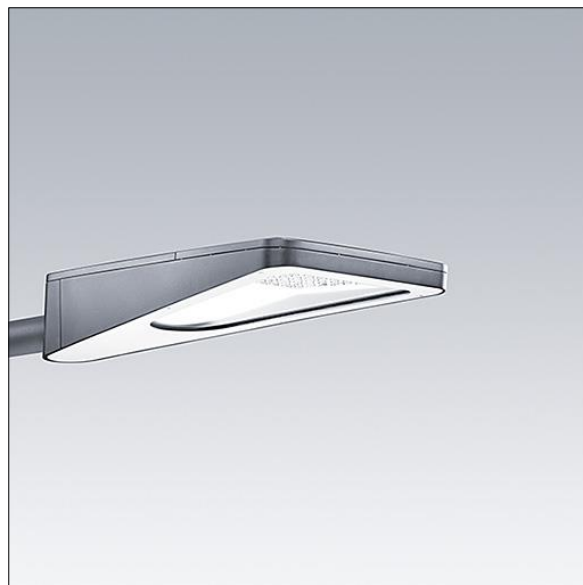

Urba

A small size LED urban street lighting lantern with 24 LEDs driven at 700mA with Wide Street & Comfort optic. Electronic, fixed output control gear. Class II electrical, IP66, IK09. Body: die-cast aluminium, textured dark grey. Cover: tempered flat glass. Side entry mounting to Ø60mm spigot with adjustable tilt angles of 0°, -5°, -10°. Complete with 3000K LED.

Dimensions: 1065 x 400 x 176 mm

Total power: 53 W

Weight: 10.5 kg

Scx: m²

TLG_URBA_F_SMLEGYPDB.jpg

TLG_URBA_M_LD1S.wmf

All values marked with an * are rated values. Thorn uses tried and tested components from leading suppliers, however there may be isolated instances of technology-related failures of individual LEDs during the rated product lifetime. International standards set the tolerance in initial flux and connected load at ±10%. Colour temperature is subject to a tolerance of up to +/-150 Kelvin from the nominal value. Unless stated otherwise, the values apply to an ambient temperature of 25°C.

In most products the failure of one LED point causes no functional impairment to the lighting performance of the luminaire and is therefore no reason for complaint. Unless otherwise stated all Thorn LED products are suitable for unrestricted use (rated RG0 or RG1) with regard photobiological blue light safety (IEC/EN60598-1).