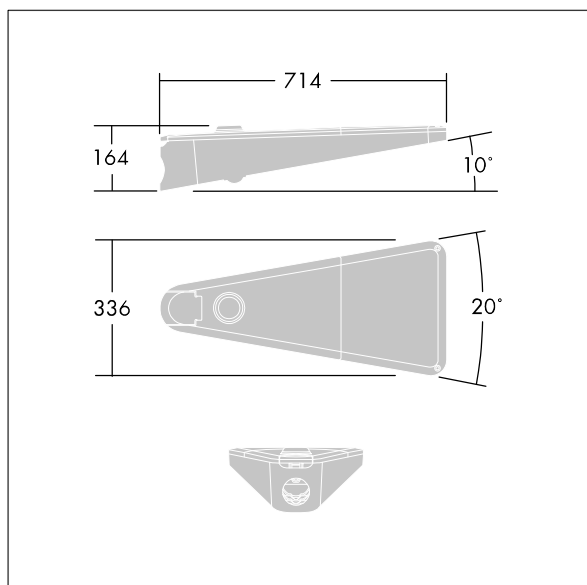

Urba

A small size LED urban street lighting lantern with 24 LEDs driven at 700mA with Wide Street & Comfort optic. Electronic, fixed output control gear. Class II electrical, IP66, IK09. Body: die-cast aluminium, textured dark grey. Cover: tempered flat glass. Side entry mounting to Ø60mm spigot with adjustable tilt angles of 0°, -5°, -10°. Complete with 3000K LED.

Dimensions: 1065 x 400 x 176 mm

Total power: 53 W

Weight: 10.5 kg

Scx: m²

TLG_URBA_F_SMLEGYPDB.jpg

TLG_URBA_M_LD1S.wmf

All values marked with an * are rated values. Thorn uses tried and tested components from leading suppliers, however there may be isolated instances of technology-related failures of individual LEDs during the rated product lifetime. International standards set the tolerance in initial flux and connected load at ±10%. Colour temperature is subject to a tolerance of up to +/-150 Kelvin from the nominal value. Unless stated otherwise, the values apply to an ambient temperature of 25°C.