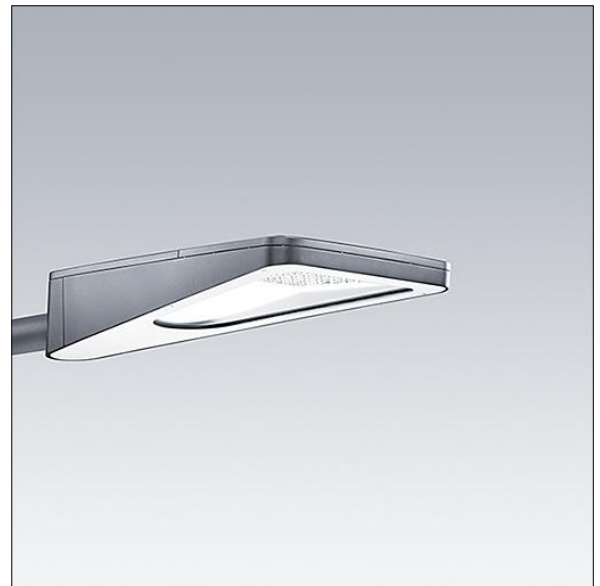

### Urba

A small size LED urban street lighting lantern with 24 LEDs driven at 700mA with Wide Street & Comfort optic. Electronic, fixed output control gear. Class II electrical, IP66, IK09. Body: die-cast aluminium, textured dark grey. Cover: tempered flat glass. Side entry mounting to Ø60mm spigot with adjustable tilt angles of 0°, -5°, -10°. Complete with 3000K LED.

Dimensions: 1065 x 400 x 176 mm

Total power: 53 W

Weight: 10.5 kg

Scx: m<sup>2</sup>

TLG\_URBA\_F\_SMLEGYPDB.jpg

TLG\_URBA\_M\_LD1S.wmf

All values marked with an \* are rated values. Thorn uses tried and tested components from leading suppliers, however there may be isolated instances of technology-related failures of individual LEDs during the rated product lifetime. International standards set the tolerance in initial flux and connected load at  $\pm 10\%$ . Colour temperature is subject to a tolerance of up to  $\pm 150$  Kelvin from the nominal value. Unless stated otherwise, the values apply to an ambient temperature of 25°C.

In most products the failure of one LED point causes no functional impairment to the lighting performance of the luminaire and is therefore no reason for complaint. Unless otherwise stated all Thorn LED products are suitable for unrestricted use (rated RG0 or RG1) with regard photobiological blue light safety (IEC/EN60598-1).