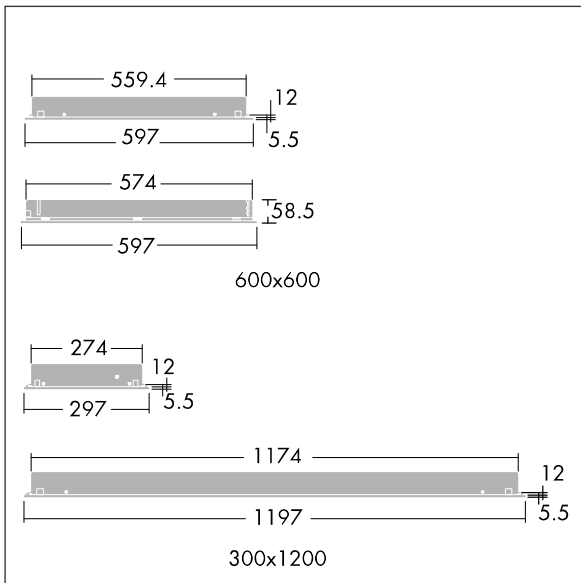

Quattro T5

THORN

96549483 QUATROT5 3x14W T16 HFIX FEFL E3T

Quattro T5

Recessed modular luminaire, with emergency lighting function, for 3 x 14W T16 lamps. With Electronic, circuit DALI dimmable control gear and with 3 hour, SelfTest, emergency lighting circuit emergency operation. White painted steel body with clear prismatic polyethylene terephthalate glycol diffuser panel in fabricated white pvc frame (UK Building Regs Part B2 class TP[a] - 850°C). Lays into most exposed grid ceiling systems and can be installed into concealed fix ceilings using "wedge" suspension brackets (supplied). Complete with 840 lamp.

Dimensions 597 x 597 x 59mm

Total power: 46.5 W

Weight: 5.93 kg

TLG_QUAT_F_T54X14WFEFL.jpg

TLG_QTR5_M_LD1.wmf

All values marked with an * are rated values. Unless stated otherwise, the values apply to an ambient temperature of 25°C.