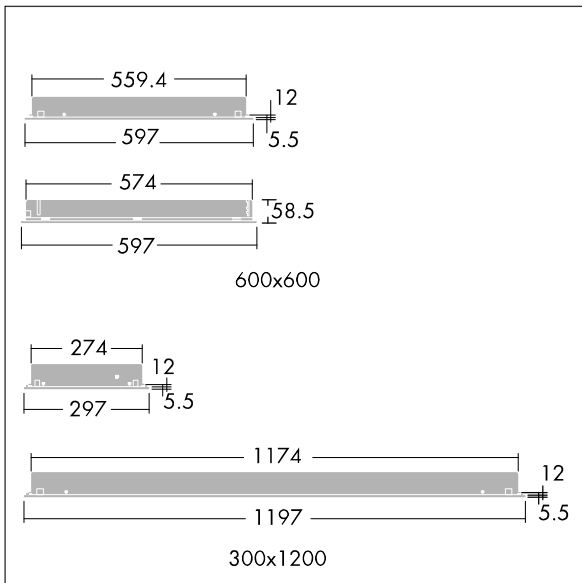

Quattro T5

THORN

96549483 QUATROT5 3x14W T16 HFIX FEFL E3T

Quattro T5

Recessed modular luminaire, with emergency lighting function, for 3 x 14W T16 lamps. With Electronic, circuit DALI dimmable control gear and with 3 hour, SelfTest, emergency lighting circuit emergency operation. White painted steel body with clear prismatic polyethylene terephthalate glycol diffuser panel in fabricated white pvc frame (UK Building Regs Part B2 class TP[a] - 850°C). Lays into most exposed grid ceiling systems and can be installed into concealed fix ceilings using "wedge" suspension brackets (supplied). Complete with 840 lamp.

Dimensions 597 x 597 x 59mm

Total power: 46.5 W

Weight: 5.93 kg

TLG_QUAT_F_T54X14WFEFL.jpg

TLG_QTR5_M_LD1.wmf

All values marked with an * are rated values. Unless stated otherwise, the values apply to an ambient temperature of 25°C.