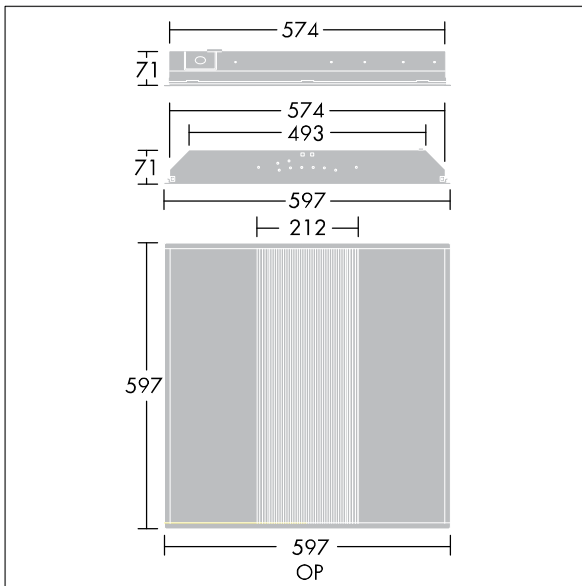

IndiQuattro

THORN

96549974 IQ 1x55W TC-L HFI OP L830

IndiQuattro

Recessed modular direct/indirect luminaire for 1 x 55W TC-L lamp(s) with Electronic, DALI / DSI digital dimmable control gear. Body and cover in white painted steel with reeded opal acrylic diffuser. Lay in installation to 15/24mm exposed tee ceilings only. Easy electrical connection via 5 x 2 x 2.5mm² terminal block under external access flap on rear of body. Complete with 830 lamp(s).

Dimensions: 597 x 597 x 70 mm

Total power: 60 W

Weight: 6.09 kg

TLG_INDQ_F_B1X55WLVROP.jpg

TLG_INDQ_M_BASREEDDIF.wmf

All values marked with an * are rated values. Unless stated otherwise, the values apply to an ambient temperature of 25°C.