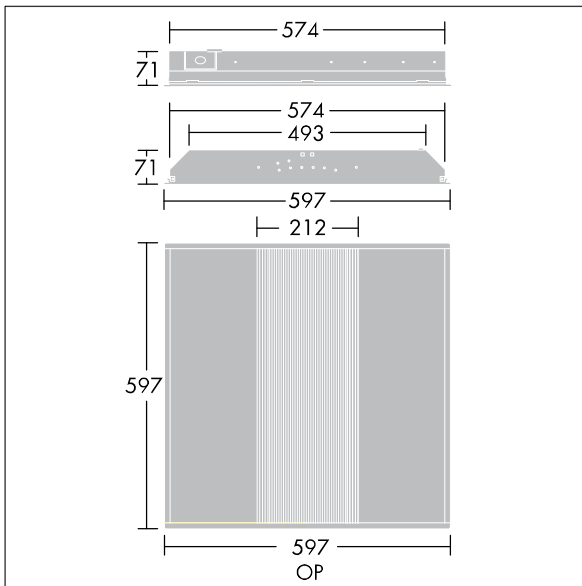

IndiQuattro

THORN

96549974 IQ 1x55W TC-L HFI OP L830

IndiQuattro

Recessed modular direct/indirect luminaire for 1 x 55W TC-L lamp(s) with Electronic, DALI / DSI digital dimmable control gear. Body and cover in white painted steel with reeded opal acrylic diffuser. Lay in installation to 15/24mm exposed tee ceilings only. Easy electrical connection via 5 x 2 x 2.5mm² terminal block under external access flap on rear of body. Complete with 830 lamp(s).

Dimensions: 597 x 597 x 70 mm
Total power: 60 W
Weight: 6.09 kg

TLG_INDQ_F_B1X55WLVROP.jpg

TLG_INDQ_M_BASREEDDIF.wmf

All values marked with an * are rated values. Unless stated otherwise, the values apply to an ambient temperature of 25°C.