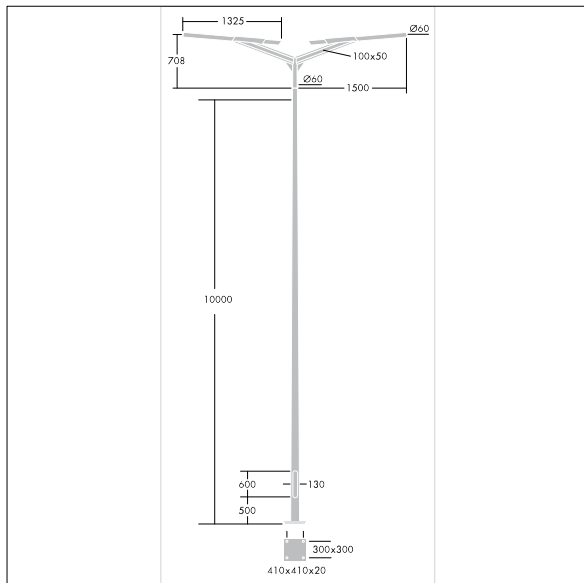

Zoria

THORN

99074871 ZORIA BRax2 1.5M MTP D76 R9006

Zoria

Twin aluminium Zoria post top bracket for Ø76mm columns. 1500mm outreach. Finished in RAL9006, other RAL colours available on request.

EN40 - CE marked

Dimensions : 3000 x 708 mm
Weight: 20 kg

TLG_ZORA_F_ORCL1.jpg

TLG_ZORA_M_TWLD1.wmf

All values marked with an * are rated values. Unless stated otherwise, the values apply to an ambient temperature of 25°C.