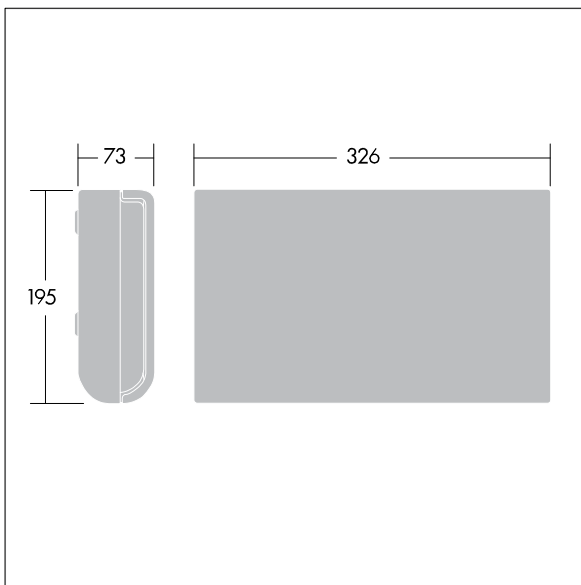

Voyager Sigma

96236788 VOYAGER SIGMA LEG ISO RIGHT

THORN

Versatile exit sign with low-maintenance LED option

Self adhesive emergency exit legend for Voyager Sigma luminaires with a viewing distance of 30 m.

TLG_VSIG_F_RT.jpg

TLG_VYSG_M_LD1.wmf

All values marked with an * are rated values. Unless stated otherwise, the values apply to an ambient temperature of 25°C.

Thorn Lighting is constantly developing and improving its products. The right is reserved to change specifications without prior notification or public announcement.
© Thorn Lighting