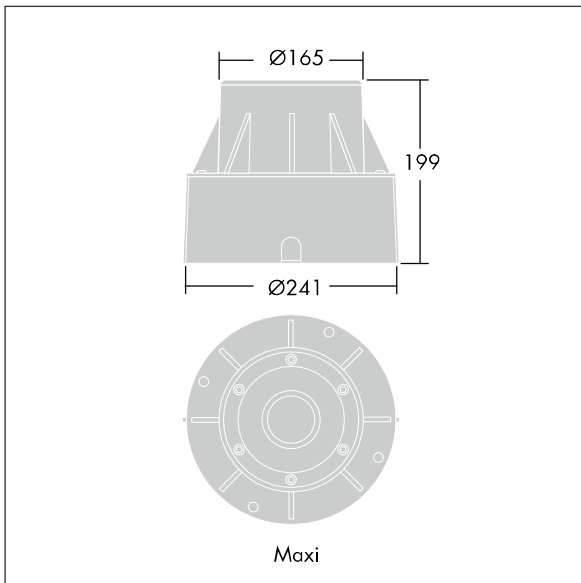

## D-CO Recessed

96257240 D-CO R LED MAXI 6L50 830 CL

### D-CO Recessed

A large size, ground recessed luminaire with 6 x 1.2W warm white LEDs for indoor or outdoor applications. Body in aluminium with ABS plastic recessed housing. Front glass, toughened with clear finish, stainless steel frame. Static load bearing 500kg. Complete with 5m cable.

Dimensions: Ø241 x 199 mm  
 Luminaire input power: 12 W  
 Weight: 3 kg

TLG\_DCOL\_F\_LEDMAXIANGL.jpg

TLG\_DCOL\_M\_ODL-165GZ.wmf

All values marked with an \* are rated values. Thorn uses tried and tested components from leading suppliers, however there may be isolated instances of technology-related failures of individual LEDs during the rated product lifetime. International standards set the tolerance in initial flux and connected load at ±10%. Unless stated otherwise, the values apply to an ambient temperature of 25°C.

## D-CO Recessed

96257240 D-CO R LED MAXI 6L50 830 CL

THORN