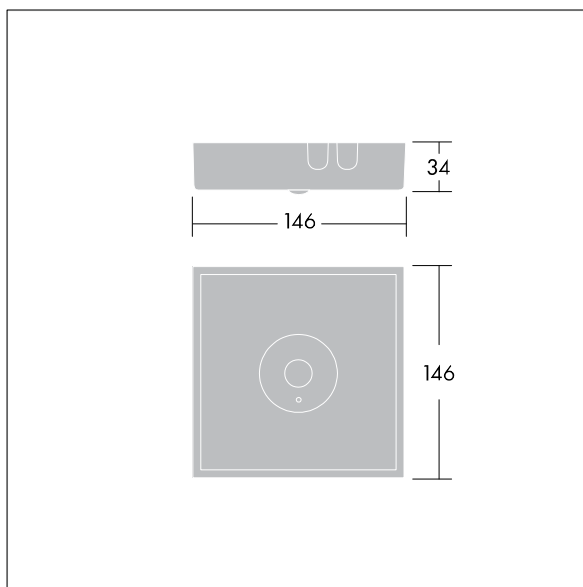

## Voyager Star

High performance, surface mounted LED emergency lighting luminaire, Self contained luminaire, manual test (3 hours) with open area optic.. Housing: die-cast aluminium, powder coated white (close to RAL9016). Gear tray: galvanised. Lens: polycarbonate. IP40, Ceiling surface-mounted luminaire. Luminaire can be installed quickly and maintained without tools. Electrical connection (230VAC) via maximum 2.5mm<sup>2</sup> cable, loop in - loop out possible. Optimum thermal management via heat sink. Maintained mode: +5°C to +30°C, non-maintained mode: +5°C to +35°C; power supply:220-240 V AC (+/- 10%), 50-60 Hz Complete with LEDs..

Luminaire input power: 4 W  
Dimensions: 146 x 146 x 34 mm  
Weight: 1 kg

TLG\_VSTR\_F\_MSC\_side\_ExD\_ANT\_WH.jpg

TLG\_VYLD\_M\_MCE AREA.wmf

All values marked with an \* are rated values. Thorn uses tried and tested components from leading suppliers, however there may be isolated instances of technology-related failures of individual LEDs during the rated product lifetime. International standards set the tolerance in initial flux and connected load at  $\pm 10\%$ . Unless stated otherwise, the values apply to an ambient temperature of 25°C.