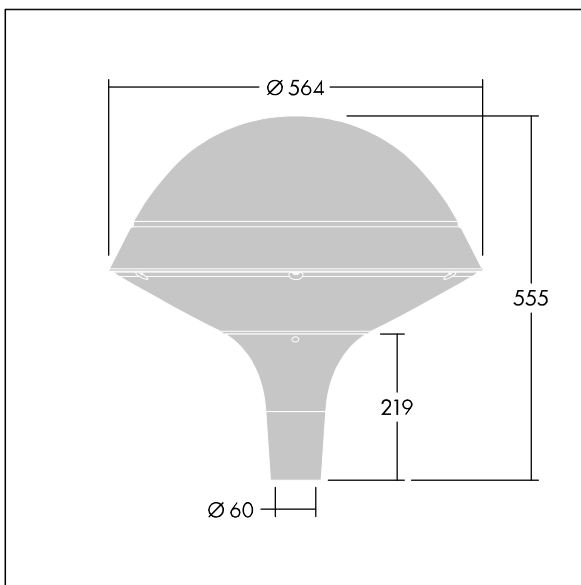

96260700 PLD R 18L70-740 R/S BS 3550 T60 CL2 GY

Plurio

Plurio Direct: A decorative post-top LED lantern with radially symmetric distribution. LED driver with 18 LEDs driven at 700mA. Class II electrical, IP66, IK08. Base: cast aluminium, powder coated silver-grey. Canopy: round shape, aluminium, textured silver-grey. Diffuser: UV stabilised, clear polycarbonate with anti-glare prisms. Direct, lens based optic with internal reflector. Equipped with 50% power reduction circuit, effective 3 hours before and 5 hours after a calculated midnight. It can be deactivated at installation with an easily accessible internal switch. Complete with 4000K LED. Post top mounting to Ø60mm column.

Upward lighting emissions below 1%.

Dimensions: Ø564 x 555 mm
 Luminaire input power: 38.9 W
 Luminaire luminous flux: 5001 lm
 Luminaire efficacy: 129 lm/W
 Weight: 9.5 kg
 Scx: 0.191 m²

TLG_PLRL_F_DRC_GY.jpg