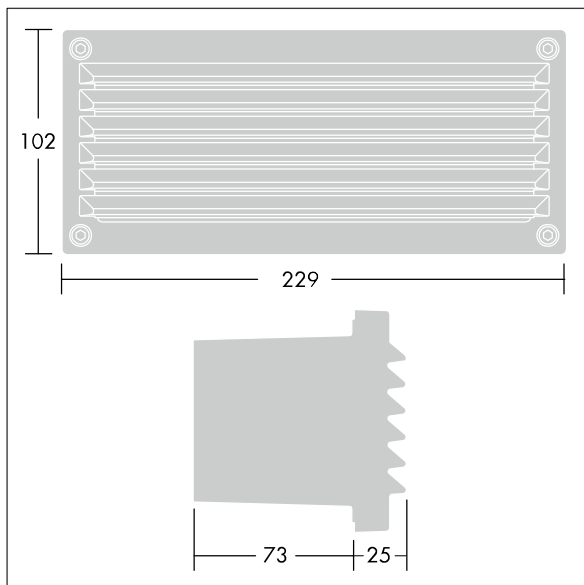

Linn

96262136 LINN RCT GRID FRAME

THORN

Linn

Grid frame for rectangular Linn luminaire.

TLG_LINN_F_RCTGRID.jpg

TLG_LINN_M_LDRCTGRID.wmf

All values marked with an * are rated values. Unless stated otherwise, the values apply to an ambient temperature of 25°C.