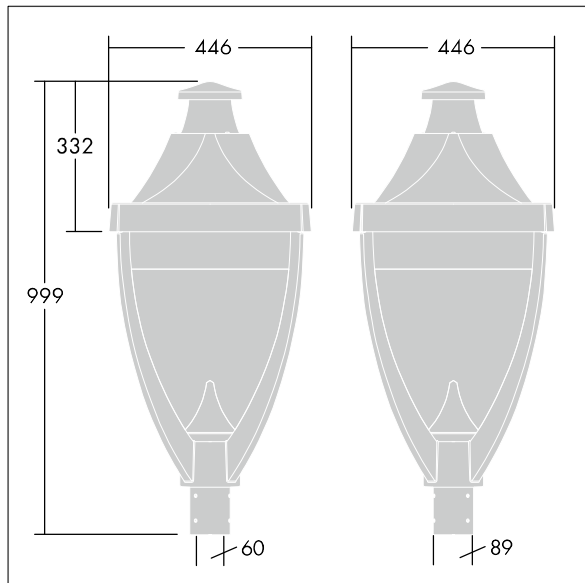

Legend

96262576 LEGEND 36L50 RC 730 BP CL1 T60

Legend

A modern heritage post top LED lantern with closed optic. Electronic, Class I electrical, IP65, IK08. Body: die-cast aluminium powder coated grey 900 textured finish (close to RAL 7043). Enclosure: flat toughened glass. Surge protection: 10kV single pulse common mode and 8kV multipulse common mode and 6kV multipulse differential mode. If permanent DALI system is connected, 6kV multipulse common and differential mode. Complete with 3000K LED.

Dimensions: 446 x 446 x 999 mm

Luminaire input power: 55 W

Weight: 17.5 kg

Scx: 0.14 m²

TLG_LGND_F_CLS.jpg

TLG_LGND_M_MTP.wmf

This product contains a light source of energy efficiency class D.

All values marked with an * are rated values. Thorn uses tried and tested components from leading suppliers, however there may be isolated instances of technology-related failures of individual LEDs during the rated product lifetime. International standards set the tolerance in initial flux and connected load at ±10%. Unless stated otherwise, the values apply to an ambient temperature of 25°C.