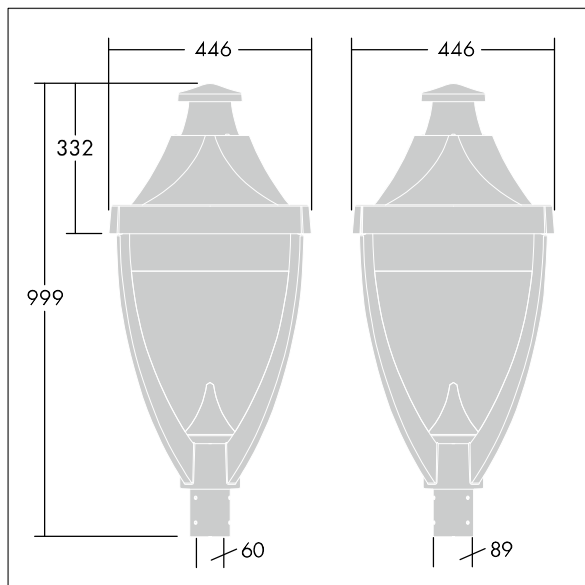

Legend

96262633 LEGEND 36L70 RC 730 BP RPF CL2 T60

Legend

A modern heritage post top LED lantern with perforated optic creating decorative illumination on the top of the lantern. Electronic, Class II electrical, IP65, IK08. Body: die-cast aluminium powder coated grey 900 textured finish (close to RAL 7043). Enclosure: flat toughened glass. Surge protection: 10kV single pulse common mode and 8kV multipulse common mode and 6kV multipulse differential mode. If permanent DALI system is connected, 6kV multipulse common and differential mode. Complete with 3000K LED.

Dimensions: 446 x 446 x 999 mm
 Luminaire input power: 77 W
 Weight: 17.6 kg
 Scx: 0.14 m²

TLG_LGND_F_CLS.jpg

TLG_LGND_M_MTP.wmf

This product contains light sources of energy efficiency class D.

All values marked with an * are rated values. Thorn uses tried and tested components from leading suppliers, however there may be isolated instances of technology-related failures of individual LEDs during the rated product lifetime. International standards set the tolerance in initial flux and connected load at $\pm 10\%$. Unless stated otherwise, the values apply to an ambient temperature of 25°C.