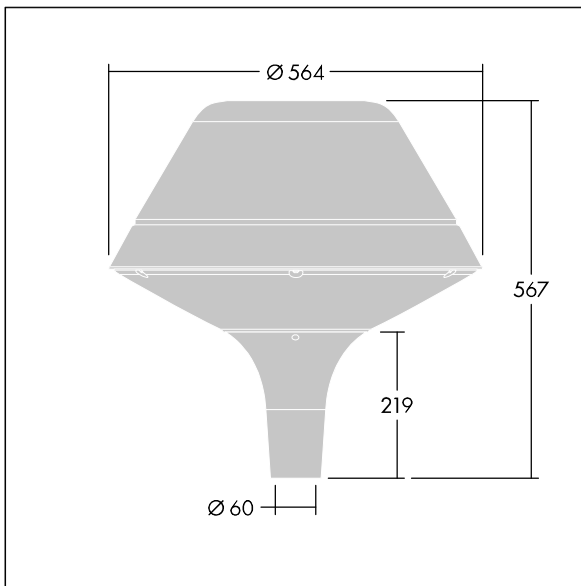

TLG_PLRL_M_DOC_T60.wmf

This product contains a light source of energy efficiency class D.

All values marked with an * are rated values. Thorn uses tried and tested components from leading suppliers, however there may be isolated instances of technology-related failures of individual LEDs during the rated product lifetime. International standards set the tolerance in initial flux and connected load at ±10%. Unless stated otherwise, the values apply to an ambient temperature of 25°C.

Thorn Lighting is constantly developing and improving its products. The right is reserved to change specifications without prior notification or public announcement.
© Thorn Lighting