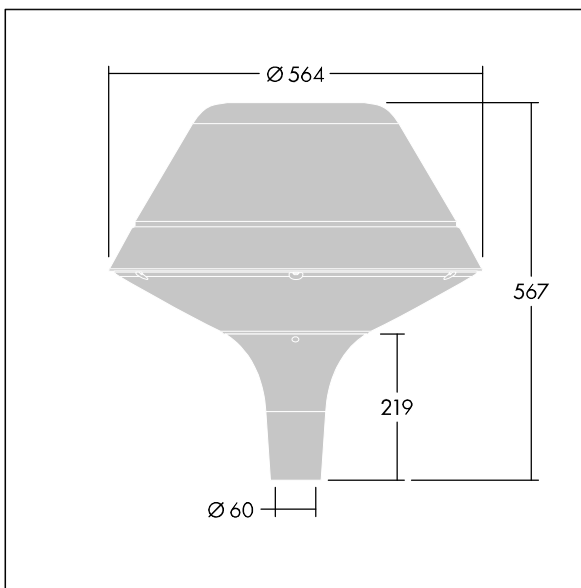

Plurio

Plurio Direct: A decorative post-top LED lantern with radially symmetric distribution. LED driver with 18 LEDs driven at 500mA. Class II electrical, IP66, IK08. Base: cast aluminium, powder coated silver-grey. Canopy: original shape, aluminium, textured silver-grey. Diffuser: UV stabilised, clear polycarbonate with anti-glare prisms. Direct, lens based optic with internal reflector. Equipped with 50% power reduction circuit, effective 3 hours before and 5 hours after a calculated midnight. It can be deactivated at installation with an easily accessible internal switch. Complete with 3000K LED. Post top mounting to Ø60mm column.

Upward lighting emissions below 1%.

Dimensions: Ø564 x 567 mm
 Luminaire input power: 19.7 W
 Luminaire luminous flux: 3539 lm
 Luminaire efficacy: 180 lm/W
 Weight: 7.2 kg
 Scx: 0.199 m²

TLG_PLRL_F_DOC_GY.jpg