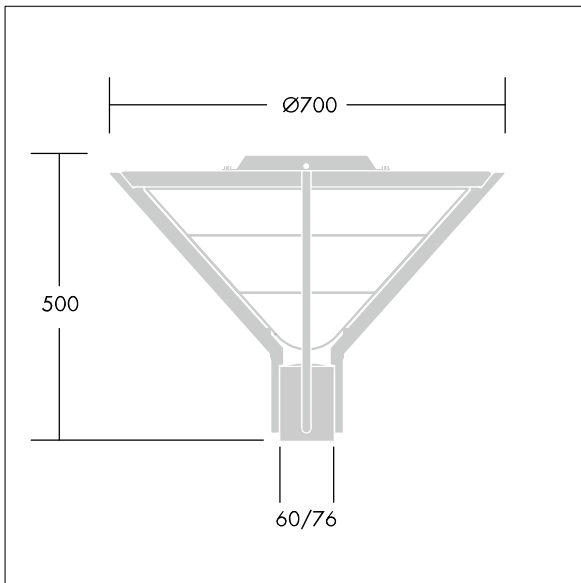

### MovU PIR Post Top

Decorative post-top lantern with street distribution. Class II electrical, IP66, IK08. Base and arms: die-cast aluminium (EN AC-46000), Canopy: spun aluminium, all powder coated dark sandy grey 900 (close to RAL7043). Diffuser: clear polycarbonate. Screw fixings: stainless steel. Supplied complete in one box, pre-wired with 4m HO5 VVF cable. Complete with 4100K LED

Post top mounted on a spigot of Ø60mm, length 100mm.

Dimensions: Ø700/700 x 500 mm

Luminaire input power: 40 W

Weight: 9.3 kg

Scx: 0.17 m<sup>2</sup>

TLG\_AVNE\_F\_FLEDSTREETLIT.jpg

TLG\_AVEF\_M\_LD1.wmf