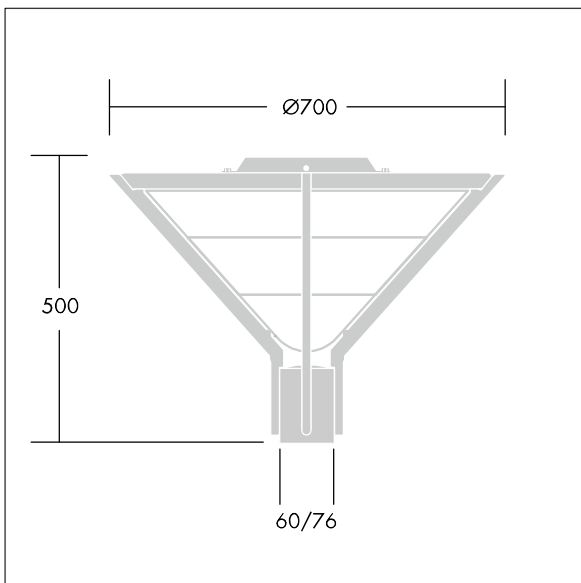

MovU PIR Post Top

96270758 AVN F2 LED 18L70 WST CL2 COR W5M L740

MovU PIR Post Top

Decorative post-top lantern with street distribution. Class II electrical, IP66, IK08. Base and arms: die-cast aluminium (EN AC-46000), Canopy: spun aluminium, all powder coated dark sandy grey 900 (close to RAL7043). Diffuser: clear polycarbonate. Screw fixings: stainless steel. Supplied complete in one box, pre-wired with 4m HO5 VVF cable. Complete with 4100K LED

Post top mounted on a spigot of Ø60mm, length 100mm.

Dimensions: Ø700/700 x 500 mm

Luminaire input power: 40 W

Weight: 9.3 kg

Scx: 0.17 m²

TLG_AVNE_F_FLEDSTREETLIT.jpg

TLG_AVEF_M_LD1.wmf

MovU PIR Post Top