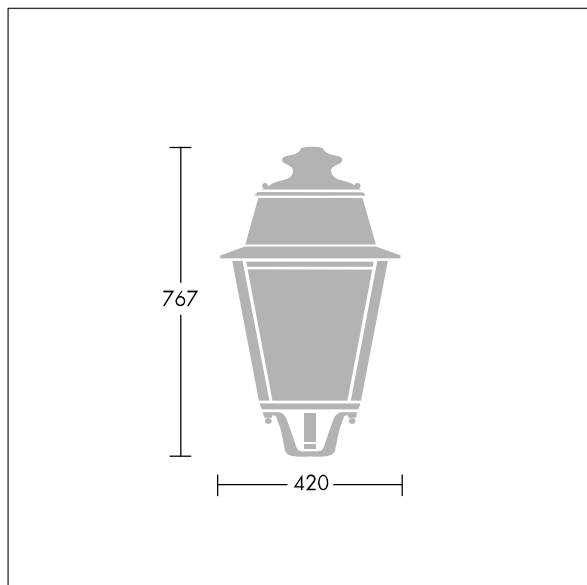

MovU PIR Lateral

96270764 EP145 LED 24L70 740 CL2 COR RS/MTP W8M

THORN

MovU PIR Lateral coordinated luminaires

A 19th Century styled post top lantern with 24 LEDs driven at 700mA with Narrow Road optic. Class II electrical, IK08. Body: stainless steel, painted black. Canopy: GRP/Polyester, black finish. Enclosure: 5mm thick tempered glass. Pre-wired with 5m H07-RNF cable. Complete with 4000K LED

Dimensions: 420 x 420 x 767 mm

Weight: 8.9 kg

Scx: 0.145 m²

TLG_EP14_F_LEDMPBLKPDB.jpg

TLG_EPLS_M_LD1.wmf

This product contains a light source of energy efficiency class D.