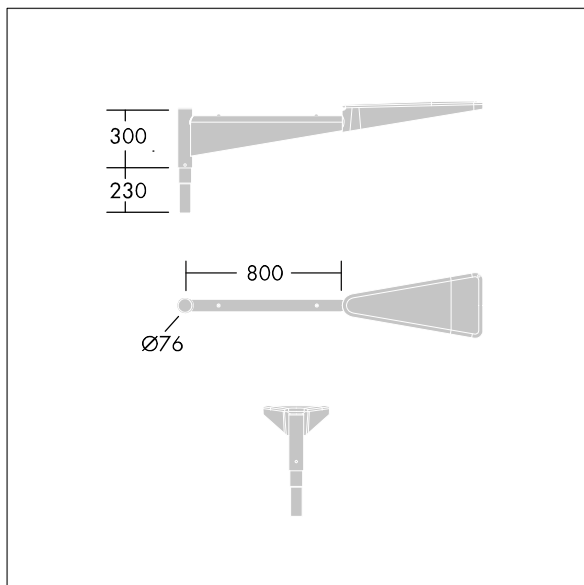

Urba

96270884 <URBA 1XBRA 0,8 MTP TOP76 D60 BK

THORN

Urba

Single galvanised steel post top bracket. 1 x 800mm arm.
Painted black.

TLG_URBA_F_SNGLBRKT800.jpg

TLG_URBA_M_550_C1.wmf

All values marked with an * are rated values. Unless stated otherwise, the values apply to an ambient temperature of 25°C.