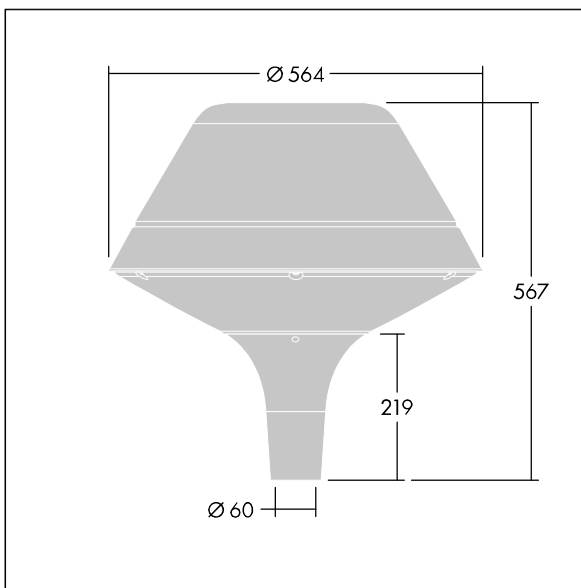

Plurio

THORN

96272429 PLD O 18L105-730 R/S BS 3550 T60 CL2 GY

Plurio

Plurio Direct: A decorative post-top LED lantern with radially symmetric distribution. LED driver with 18 LEDs driven at 1,05A. Class II electrical, IP66, IK08. Base: cast aluminium, powder coated silver-grey. Canopy: original shape, aluminium, textured silver-grey. Diffuser: UV stabilised, clear polycarbonate with anti-glare prisms. Direct, lens based optic with internal reflector. Equipped with 50% power reduction circuit, effective 3 hours before and 5 hours after a calculated midnight. It can be deactivated at installation with an easily accessible internal switch. Complete with 3000K LED. Post top mounting to Ø60mm column.

Upward lighting emissions below 1%.

Dimensions: Ø564 x 567 mm
Luminaire input power: 59.6 W
Luminaire luminous flux: 6644 lm
Luminaire efficacy: 111 lm/W
Weight: 7.8 kg
Scx: 0.199 m²

TLG_PLRL_F_DOC_GY.jpg