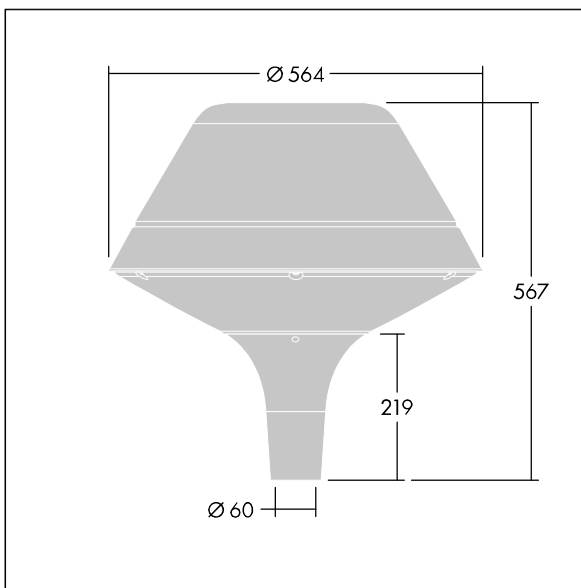

Plurio

Plurio Direct: A decorative post-top LED lantern with radially symmetric distribution. LED driver with 18 LEDs driven at 1,05A. Class II electrical, IP66, IK08. Base: cast aluminium, powder coated silver-grey. Canopy: original shape, aluminium, textured silver-grey. Diffuser: UV stabilised, clear polycarbonate with anti-glare prisms. Direct, lens based optic with internal reflector. Equipped with 50% power reduction circuit, effective 3 hours before and 5 hours after a calculated midnight. It can be deactivated at installation with an easily accessible internal switch. Complete with 3000K LED. Post top mounting to Ø60mm column.

Upward lighting emissions below 1%.

Dimensions: Ø564 x 567 mm
 Luminaire input power: 59.6 W
 Luminaire luminous flux: 6644 lm
 Luminaire efficacy: 111 lm/W
 Weight: 7.8 kg
 Scx: 0.199 m²

TLG_PLRL_F_DOC_GY.jpg