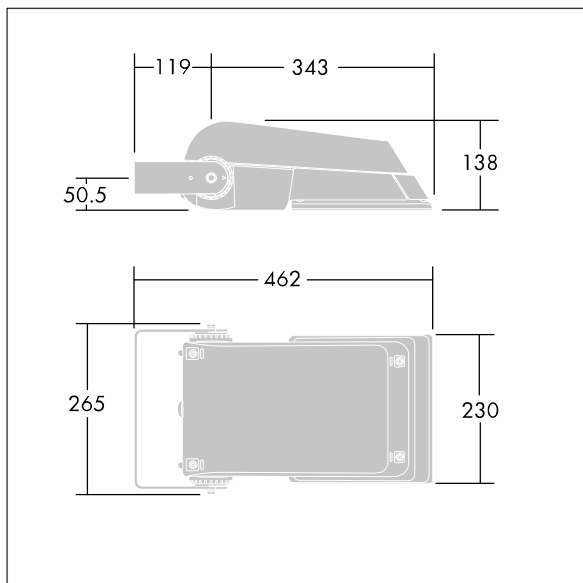

Areaflood Pro

THORN

96644762 AFP S 24L70-740 A6 HFX CL2 GY

Areaflood Pro

A compact, lightweight, general purpose LED area floodlight. With small body, LED converter configured for DALI control over additional wires, driving 24 LEDs at 700mA with asymmetrical 60° light distribution. IP66, IK08, Class II electrical. Body: die-cast aluminium (EN AC-44300), Light grey 150 sanded textured (close to RAL9006).. Enclosure: 4mm thick toughened glass. Reversible mounting stirrup supplied, Complete with 4000K LED.

Dimensions: 462 x 265 x 139 mm
Luminaire input power: 52 W
Luminaire luminous flux: 7748 lm
Luminaire efficacy: 149 lm/W
weight: 6.2 kg
Scx: 0.05 m²

TLG_AFLP_F_SMALLPDB.jpg

TLG_AFLP_M_SML.wmf

This product contains light sources of energy efficiency class D.