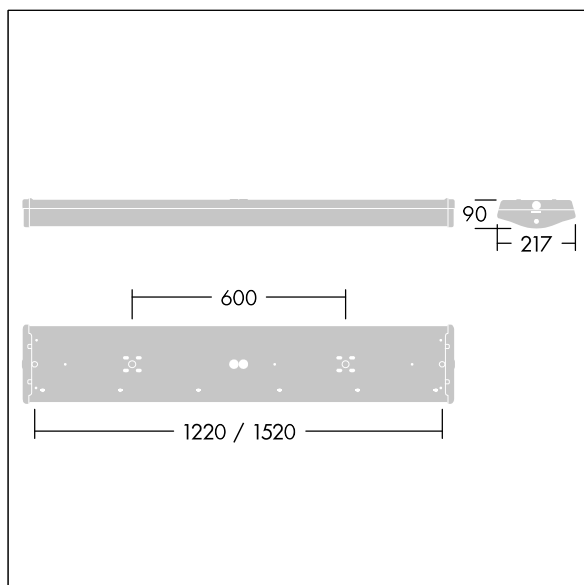

College

96628919 COLLEGE 4650-840 HF E3 L1500

THORN

IP44	IK05							850°C	T _a 0 +25
------	------	--	--	--	--	--	--	-------	-------------------------

College

A high performance, Surface mounted, LED luminaire.
Electronic, fixed output control gear with 3 hour, manual test, emergency lighting circuit. Class I electrical, IP44.
Body: white painted steel. End caps: white polycarbonate with a curved, precision extruded clear prismatic polycarbonate diffuser. Ø21.5mm cable entry hole in the centre of the back spine with optional cable entry through each end cap. Fitting supplied with sealing grommets and innovative "quick fix" horseshoe and sliding washers for direct screw fixing to surface, fixing centres 1450mm. Standard BESA fixings. Can be suspended using wire suspension accessory kit (to be ordered separately). 4 x 2 x 2.5mm² piano key terminal block. Complete with 4000K LED

Dimensions: 1520 x 217 x 90 mm

Luminaire input power: 36.5 W

Weight: 4.9 kg

TLG_CLLG_F_P1.jpg

TLG_CLLG_M_LD1.wmf

This product contains light sources of energy efficiency class D.

All values marked with an * are rated values. Thorn uses tried and tested components from leading suppliers, however there may be isolated instances of technology-related failures of individual LEDs during the rated product lifetime. International standards set the tolerance in initial flux and connected load at ±10%. Unless stated otherwise, the values apply to an ambient temperature of 25°C.