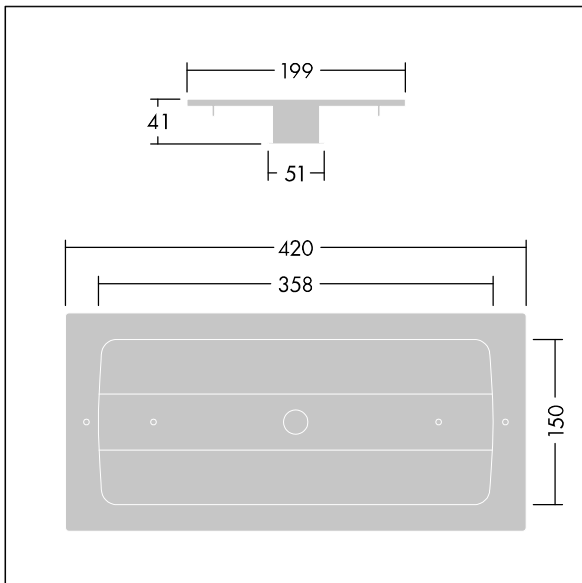

# Voyager Solid

96629770 VOYAGER SOLID L FSR WH

THORN

## Voyager Solid

Frame to adapt large Voyager Solid surface mounted luminaire to recessed. 45mm ceiling void is required.

TLG\_VYSO\_F\_FRAMEL.jpg

TLG\_VYSO\_M\_FRAMEL.wmf

All values marked with an \* are rated values. Unless stated otherwise, the values apply to an ambient temperature of 25°C.