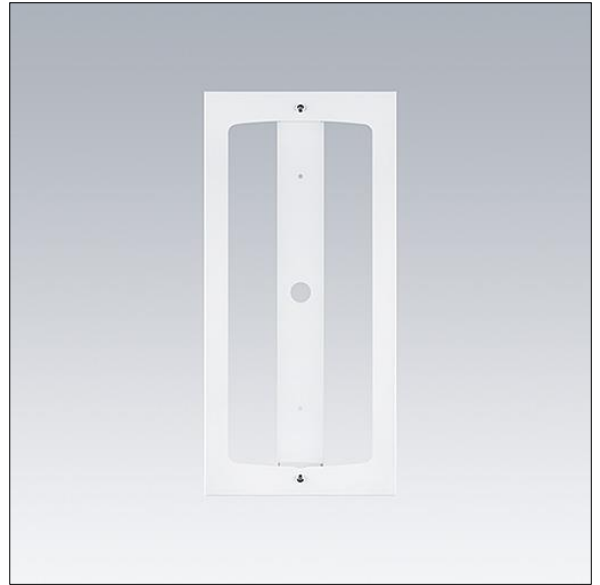

# Voyager Solid

96629770 VOYAGER SOLID L FSR WH

THORN

## Voyager Solid

Frame to adapt large Voyager Solid surface mounted luminaire to recessed. 45mm ceiling void is required.

TLG\_VYSO\_F\_FRAMEL.jpg

TLG\_VYSO\_M\_FRAMEL.wmf

All values marked with an \* are rated values. Unless stated otherwise, the values apply to an ambient temperature of 25°C.