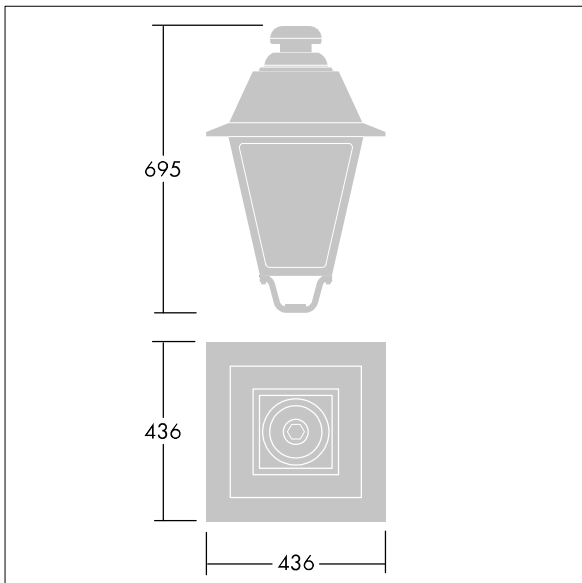

EP 445

96629553 EP445 12L70-740 ROTO BPS CL2 W5M MTP

EP 445

A 19th Century style lantern with 12 LEDs with switchable drive current and symmetrical optic. Post top mounting. Equipped with power reduction circuit, profile selected by rotary switch. Class II electrical, IP66, IK08. Body: die-cast aluminium, painted black (close to RAL9005) textured. Enclosure: 4mm thick extra clear glass. Pre-wired with 5m cable. Complete with 4000K LED

Dimensions: 436 x 436 x 695 mm

Luminaire input power: 27.5 W

Weight: 9.7 kg

Scx: 0.19 m²

TLG_EP44_F_MTP.jpg

TLG_EP44_M_MTP.wmf

This product contains a light source of energy efficiency class C.