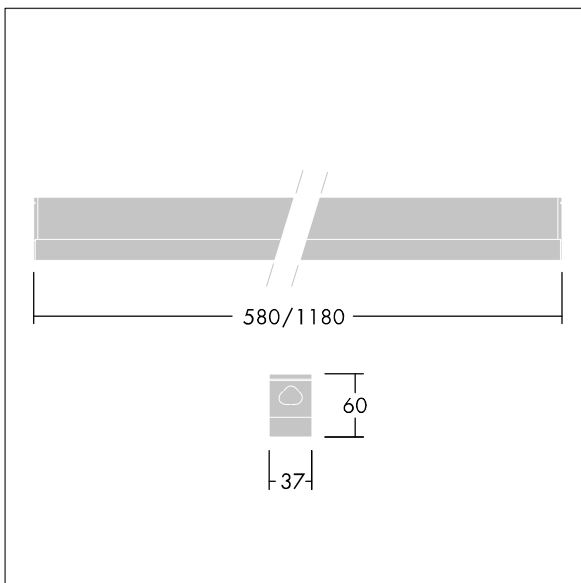

Equaline Mini

96630781 EQUAMINI L580 LED2100-840 HFX

THORN

IP20 IK06        T_a35

Equaline Mini

A slim Surface mounted LED batten luminaire. Electronic, DALI dimmable control gear. Class I electrical. IP20, IK06. Body: extruded aluminium anodised finish. Diffuser: opal polycarbonate plastic. End-cap: Dual-colour injected polycarbonate plastic. Electrical connection via flap in rear of body. Continuous linking possible. Complete with 4000K LED

Dimensions: 580 x 37 x 60 mm
Luminaire input power: 18.8 W
Luminaire luminous flux: 2189 lm
Luminaire efficacy: 116 lm/W
Weight: 0.75 kg

TLG_EQUM_F_ST.jpg

TLG_EQUM_M_LD1.wmf

This product contains a light source of energy efficiency class C.