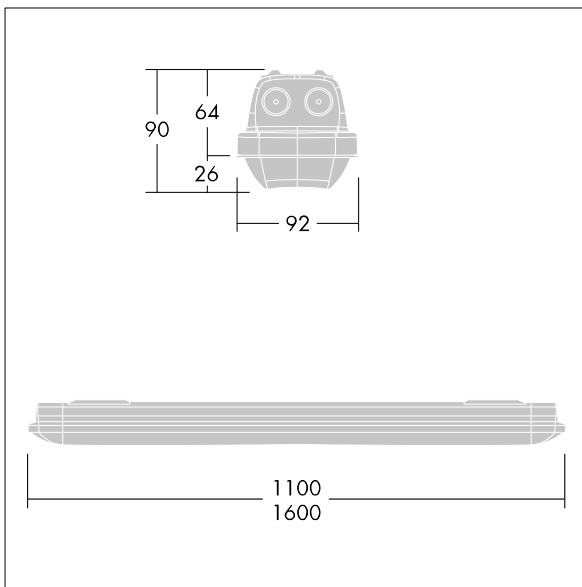

TLG_AQUP_M_LD1.wmf

All values marked with an * are rated values. Thorn uses tried and tested components from leading suppliers, however there may be isolated instances of technology-related failures of individual LEDs during the rated product lifetime. International standards set the tolerance in initial flux and connected load at $\pm 10\%$. Unless stated otherwise, the values apply to an ambient temperature of 25°C.

Thorn Lighting is constantly developing and improving its products. The right is reserved to change specifications without prior notification or public announcement.
© Thorn Lighting