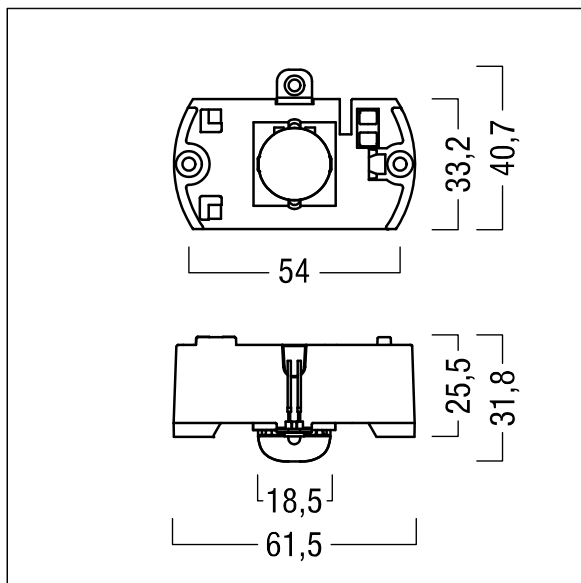

Luminaire input power: 3 W

Weight: 0.5 kg

TLG\_VSTR\_F\_KIT\_ECC\_ANT.jpg

ZS\_ONL\_M\_RESC\_ant-pan\_optik.wmf

All values marked with an \* are rated values. Thorn uses tried and tested components from leading suppliers, however there may be isolated instances of technology-related failures of individual LEDs during the rated product lifetime. International standards set the tolerance in initial flux and connected load at  $\pm 10\%$ . Unless stated otherwise, the values apply to an ambient temperature of 25°C.