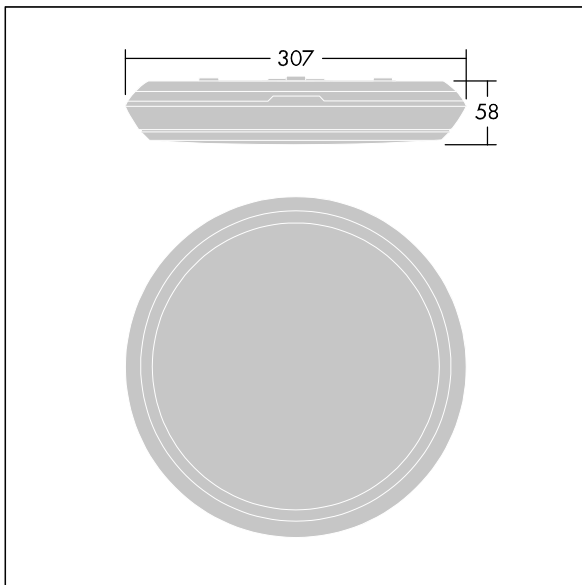

TLG_KATO_M_RD_LDS.wmf

This product contains a light source of energy efficiency class D.

All values marked with an * are rated values. Thorn uses tried and tested components from leading suppliers, however there may be isolated instances of technology-related failures of individual LEDs during the rated product lifetime. International standards set the tolerance in initial flux and connected load at ±10%. Unless stated otherwise, the values apply to an ambient temperature of 25°C.

Thorn Lighting is constantly developing and improving its products. The right is reserved to change specifications without prior notification or public announcement.
© Thorn Lighting