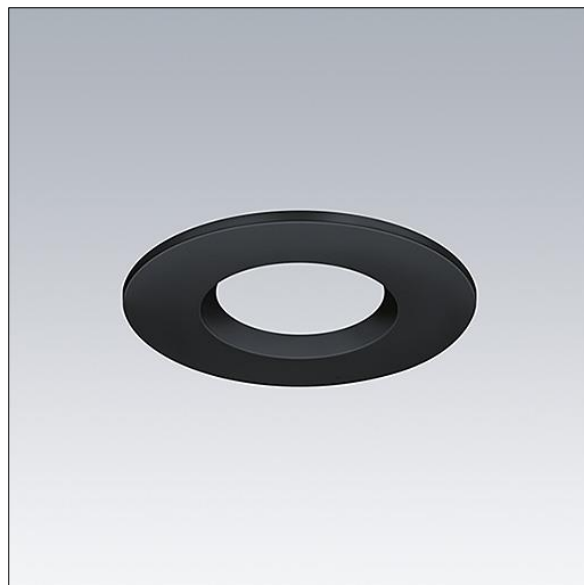

# Chalice 74

96631511 CHAL 74 TRIM BKM

THORN

## Chalice 74

Bezel for Chalice 74 attachments IP65, fire-rated downlight.  
Material: die-cast aluminium finished in matt black.

Weight: 0.04 kg

TE\_FRED\_F\_70\_ring\_BK.jpg