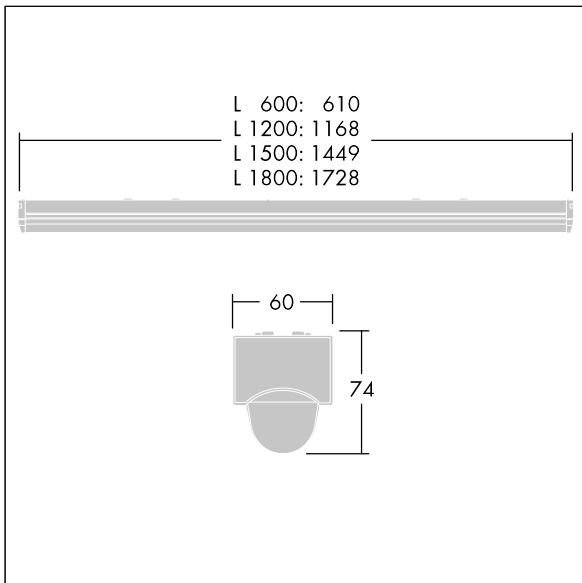

PopPack

THORN

96631542 POPPACK LED 4500-840 HF L1200

IP20	IK03	⊕	CE	⚡	EAC	⚙️	⚙️	650°C	T _a -20 +25
------	------	---	----	---	-----	----	----	-------	---------------------------

PopPack

Batten LED luminaire. Electronic, fixed output control gear.
Body: coated, formed steel, white (RAL9016). End caps:
injection moulded polycarbonate,. Diffuser: textured opal
acrylic. Electrical connection via 3 x 2 x 2.5mm² terminal
block. Complete with 4000K LED

Dimensions: 1168 x 60 x 74 mm
Luminaire input power: 35.6 W
Luminaire luminous flux: 4650 lm
Luminaire efficacy: 131 lm/W
Weight: 1.4 kg

TLG_POPL_F_PDB_EMPTY.jpg

TLG_POPL_M_LD1.wmf

This product contains a light source of energy efficiency class D.