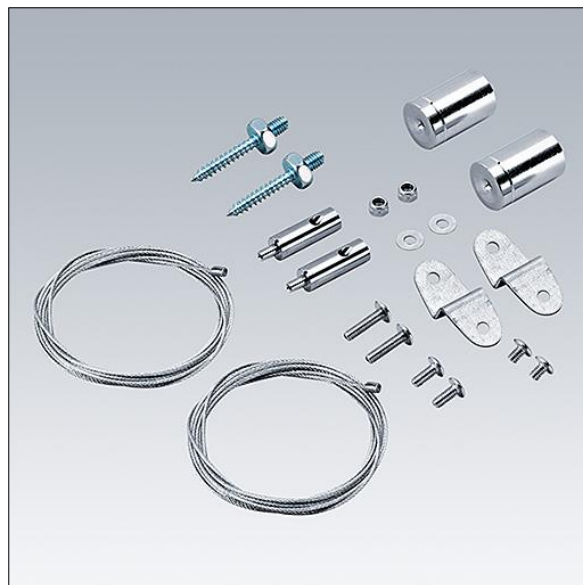

Voyager Style

96631617 VOYAGER STYLE / ONE MSC-CORD25

THORN

Voyager Style

Cord suspension kit for ceiling mounting of the complete Voyager Style and Voyager One ranges. Length 2.5m.

TLG_VYST_F_Cord25.jpg