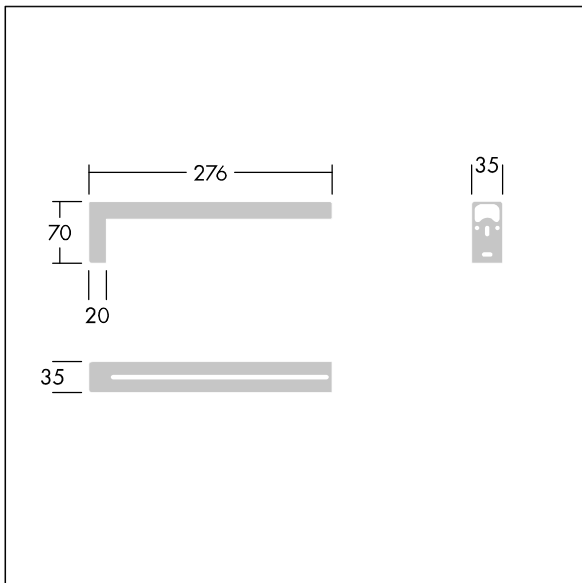

Voyager Style

96631622 VOYAGER STYLE 115 MS90°

Voyager Style

Surface mount bracket, made of sheet steel. Suitable for Voyager Style 115.

TLG_VYST_F_115MS90.jpg

TLG_VSTY_M_115MS90.wmf