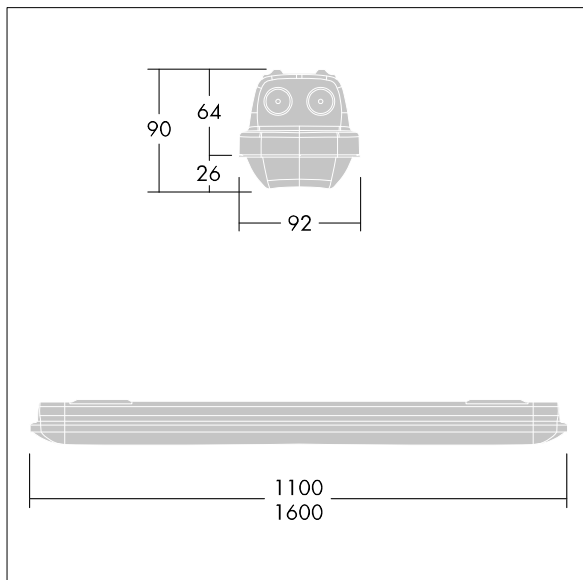

TLG_AQUP_M_LD1.wmf

All values marked with an * are rated values. Thorn uses tried and tested components from leading suppliers, however there may be isolated instances of technology-related failures of individual LEDs during the rated product lifetime. International standards set the tolerance in initial flux and connected load at $\pm 10\%$. Unless stated otherwise, the values apply to an ambient temperature of 25°C.

Thorn Lighting is constantly developing and improving its products. The right is reserved to change specifications without prior notification or public announcement.
© Thorn Lighting