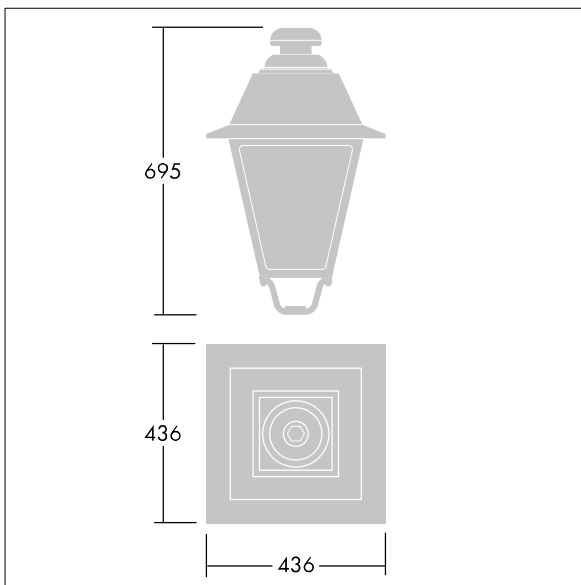

EP 445

96631765 EP445 36L70-730 ROTO BPS CL2 W5M MTP

EP 445

A 19th Century style lantern with 36 LEDs with switchable drive current and symmetrical optic. Post top mounting. Equipped with power reduction circuit, profile selected by rotary switch. Class II electrical, IP66, IK08. Body: die-cast aluminium, painted black (close to RAL9005) textured. Enclosure: 4mm thick extra clear glass. Pre-wired with 5m cable. Complete with 3000K LED

Dimensions: 436 x 436 x 695 mm

Luminaire input power: 78 W

Weight: 9.7 kg

Scx: 0.19 m²

TLG_EP44_F_MTP.jpg

TLG_EP44_M_MTP.wmf

This product contains a light source of energy efficiency class D.