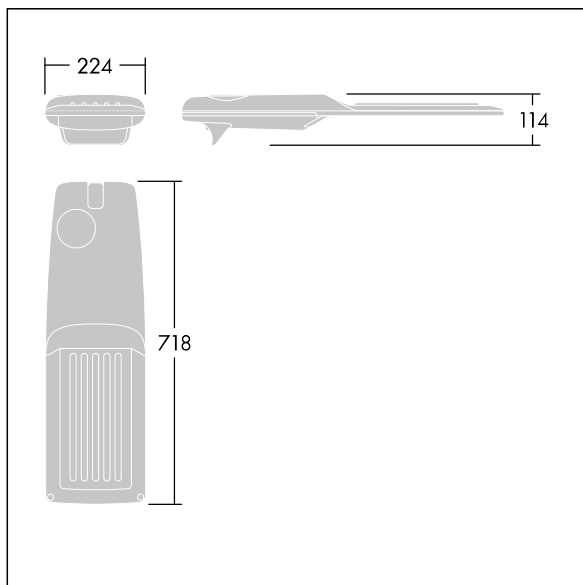

## Isaro Pro

A state of the art LED road lighting lantern (medium) with 48 LEDs driven at 500mA with Wide Street optic. Programmable LED driver. Class II electrical, IP66, IK09. Housing: die-cast aluminium (EN AC-44300), powder coated textured anthracite (close to RAL7043). Spigot: die-cast aluminium (EN AC-44300), powder coated textured anthracite (close to RAL7043). Enclosure: 5mm thick glass. Fixings: stainless steel. Supplied with Ø60mm spigot adaptor which can be fitted for post-top (0°/5°/10°/15°/20° tilt) or side-entry (-15°/-10°/-5°/0°/5°/10°/15° tilt). Equipped with 50% power reduction circuit, effective 3 hours before and 5 hours after a calculated midnight. It can be deactivated at installation with an easily accessible internal switch. Complete with 4000K LED. Surge protection: 10kV single pulse common mode and 8kV multipulse common mode and 6kV multipulse differential mode. If permanent DALI system is connected, 6kV multipulse common and differential mode.

Dimensions: 718 x 224 x 114 mm  
Luminaire input power: 70.4 W  
Luminaire luminous flux: 11461 lm  
Luminaire efficacy: 163 lm/W  
Weight: 7.4 kg  
Scx: 0.066 m<sup>2</sup>

TLG\_ISRP\_F\_M\_PDB\_ANT.jpg