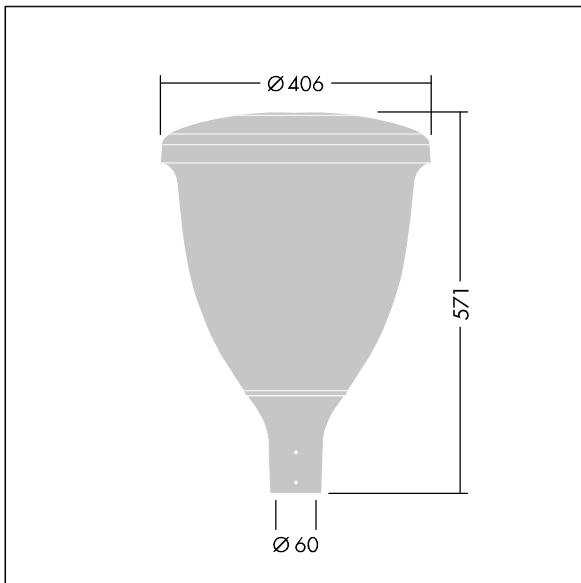

## Volupto

A smart, post top LED lantern with a radially symmetric distribution. Programmable LED driver with 18 LEDs driven at 500mA. Class I electrical, IP66, IK10. Canopy and base: corrosion resistant die-cast powder coated aluminium, finished textured anthracite (close to RAL7043). Enclosure: UV stabilised polycarbonate. Complete with 4000K LED. Pre-wired with 5m cable. Post top mounting to Ø60mm column.

Dimensions: Ø60/406 x 571 mm  
 Luminaire input power: 27.8 W  
 Luminaire luminous flux: 3938 lm  
 Luminaire efficacy: 142 lm/W  
 Weight: 7.59 kg  
 Scx: 0.143 m<sup>2</sup>

TLG\_VOLU\_F\_Side.jpg

TLG\_VOLU\_M\_60.wmf