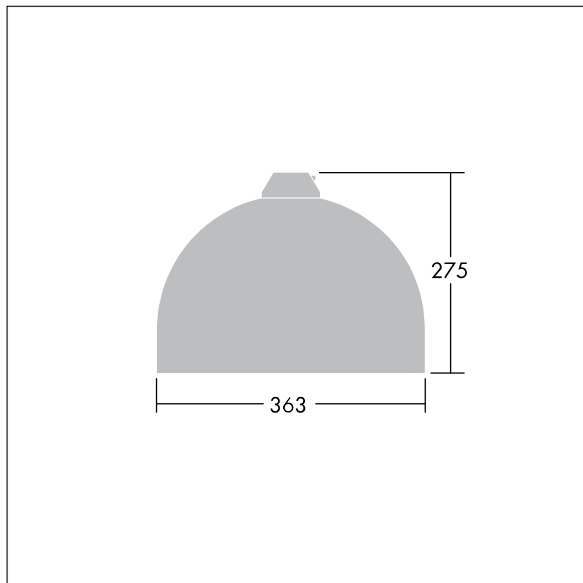

## Victor

A small size LED road and street luminaire, in a modern and timeless design. 36 LEDs driven at 700mA with Narrow Road optic. DALI dimmable LED driver. Class II electrical, IP66. Body in aluminium, powder coated Traffic white RAL9016. Enclosure: toughened flat glass. Luminaire to be suspended using brackets (Ø27G), post top, or wall mounted. Tool-free electrical connection via 2 x 2.5 mm<sup>2</sup> terminal block. Equipped with 50% power reduction circuit, effective 3 hours before and 5 hours after a calculated midnight. Pre-wired with 8m, 4 core cable. Complete with 4000K LED

Dimensions: Ø363 x 277 mm

Luminaire input power: 77 W

Weight: 5.5 kg

Scx: 0.084 m<sup>2</sup>

TLG\_VCTR\_F\_65PDB.jpg

TLG\_VCTR\_M\_SWLD1.wmf

This product contains a light source of energy efficiency class D.