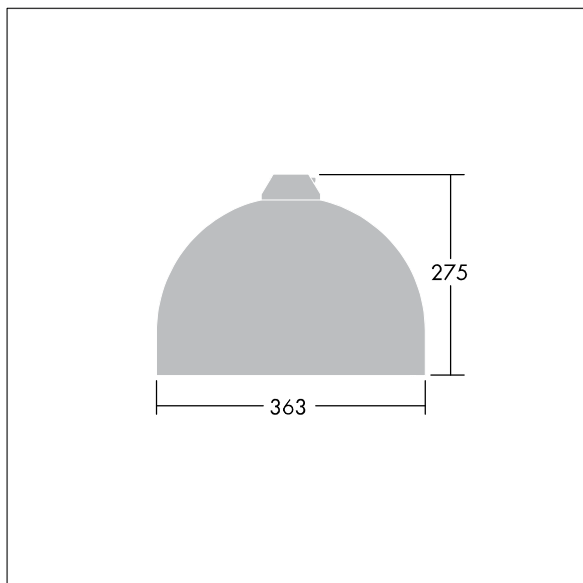

## Victor

A small size LED road and street luminaire, in a modern and timeless design. 36 LEDs driven at 500mA with Narrow Road optic. DALI dimmable LED driver. Class II electrical, IP66. Body in aluminium, powder coated Traffic white RAL9016. Enclosure: toughened flat glass. Luminaire to be suspended using brackets (Ø27G), post top, or wall mounted. Tool-free electrical connection via 2 x 2.5 mm<sup>2</sup> terminal block. Equipped with 50% power reduction circuit, effective 3 hours before and 5 hours after a calculated midnight. Pre-wired with 8m, 4 core cable. Complete with 4000K LED

Dimensions: Ø363 x 277 mm  
 Luminaire input power: 54.3 W  
 Weight: 5.5 kg  
 Scx: 0.084 m<sup>2</sup>

TLG\_VCTR\_F\_65PDB.jpg

TLG\_VCTR\_M\_SWLD1.wmf

This product contains a light source of energy efficiency class D.