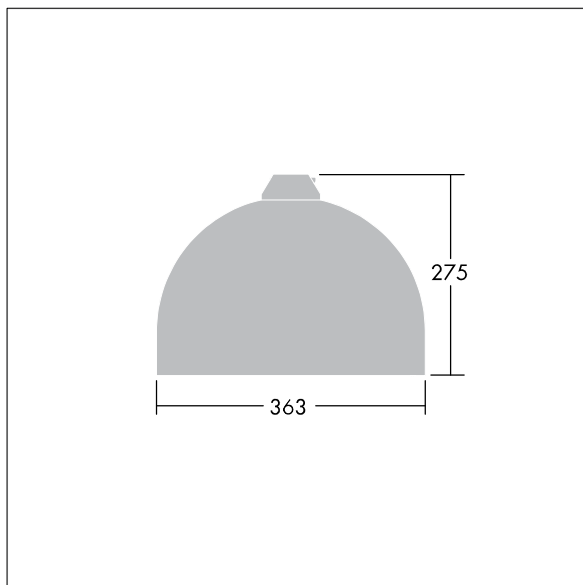

96276868 VIC1 36L50-740 NR BP 3550 HFX CL2 ->

Victor

A small size LED road and street luminaire, in a modern and timeless design. 36 LEDs driven at 500mA with Narrow Road optic. DALI dimmable LED driver. Class II electrical, IP66. Body in aluminium, powder coated Traffic white RAL9016. Enclosure: toughened flat glass. Luminaire to be suspended using brackets (Ø27G), post top, or wall mounted. Tool-free electrical connection via 2 x 2.5 mm² terminal block. Equipped with 50% power reduction circuit, effective 3 hours before and 5 hours after a calculated midnight. Pre-wired with 8m, 4 core cable. Complete with 4000K LED

Dimensions: Ø363 x 277 mm
 Luminaire input power: 54.3 W
 Weight: 5.5 kg
 Scx: 0.084 m²

TLG_VCTR_F_65PDB.jpg

TLG_VCTR_M_SWLD1.wmf

This product contains a light source of energy efficiency class D.

Victor

96276868 VIC1 36L50-740 NR BP 3550 HFX CL2 ->