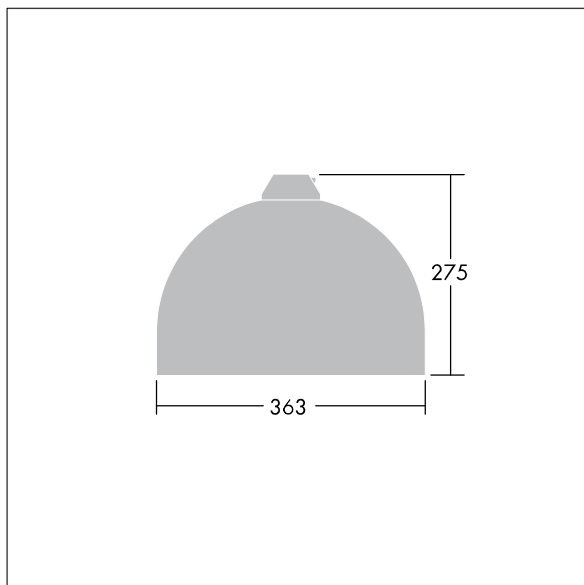

96276865 VIC1 24L70-740 NR BP 3550 HFX CL2 ->

Victor

A small size LED road and street luminaire, in a modern and timeless design. 24 LEDs driven at 700mA with Narrow Road optic. DALI dimmable LED driver. Class II electrical, IP66. Body in aluminium, powder coated Traffic white RAL9016. Enclosure: toughened flat glass. Luminaire to be suspended using brackets (Ø27G), post top, or wall mounted. Tool-free electrical connection via 2 x 2.5 mm² terminal block. Equipped with 50% power reduction circuit, effective 3 hours before and 5 hours after a calculated midnight. Pre-wired with 8m, 4 core cable. Complete with 4000K LED

Dimensions: Ø363 x 277 mm
 Luminaire input power: 52.1 W
 Weight: 5.5 kg
 Scx: 0.084 m²

TLG_VCTR_F_65PDB.jpg

TLG_VCTR_M_SWLD1.wmf

This product contains a light source of energy efficiency class D.