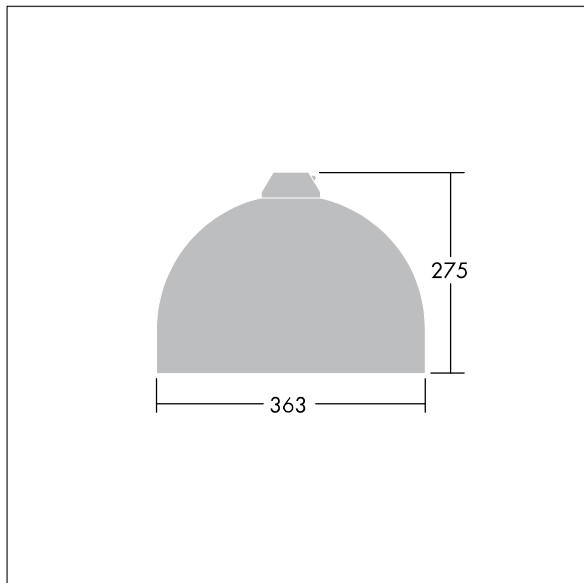

96276865 VIC1 24L70-740 NR BP 3550 HFX CL2 ->

Victor

A small size LED road and street luminaire, in a modern and timeless design. 24 LEDs driven at 700mA with Narrow Road optic. DALI dimmable LED driver. Class II electrical, IP66. Body in aluminium, powder coated Traffic white RAL9016. Enclosure: toughened flat glass. Luminaire to be suspended using brackets (Ø27G), post top, or wall mounted. Tool-free electrical connection via 2 x 2.5 mm² terminal block. Equipped with 50% power reduction circuit, effective 3 hours before and 5 hours after a calculated midnight. Pre-wired with 8m, 4 core cable. Complete with 4000K LED

Dimensions: Ø363 x 277 mm
 Luminaire input power: 52.1 W
 Weight: 5.5 kg
 Scx: 0.084 m²

TLG_VCTR_F_65PDB.jpg

TLG_VCTR_M_SWLD1.wmf

This product contains a light source of energy efficiency class D.

Victor

96276865 VIC1 24L70-740 NR BP 3550 HFX CL2 ->