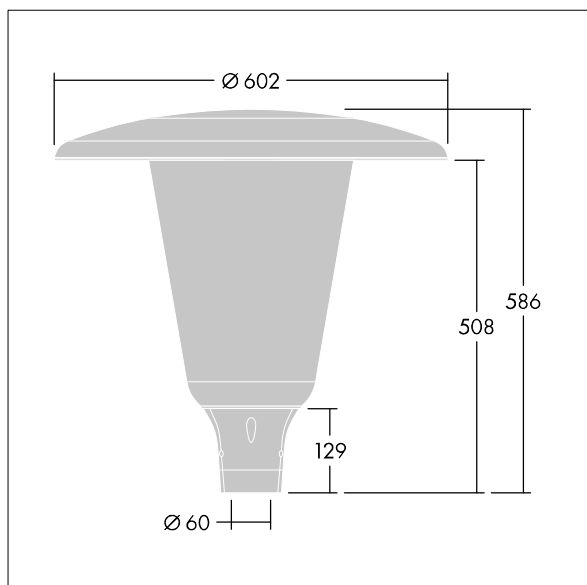

96632268 ARW 24L35-740 WSC CL CL2 W5 T60 ANT

Aerie

A discreet, post top LED lantern with a timeless design. LED driver for 24 LEDs, driven at 350mA with Wide Street Comfort (asymmetrical) distribution. Class II electrical, IP66, IK10. Canopy and base: corrosion resistant die-cast powder coated aluminium suitable for C5 environments, finished textured anthracite (close to RAL7043). Enclosure: wide UV stabilised polycarbonate with clear finish. Complete with 4000K LED. Post top mounting to Ø60mm column. Pre-wired with 5m cable.

Dimensions: Ø602 x 586 mm
 Luminaire input power: 26 W
 Luminaire luminous flux: 4236 lm
 Luminaire efficacy: 163 lm/W
 Weight: 10.95 kg
 Scx: 0.172 m²

TLG_AERI_F_W_CL.jpg

TLG_AERI_M_T60_W.wmf

This product contains a light source of energy efficiency class D.