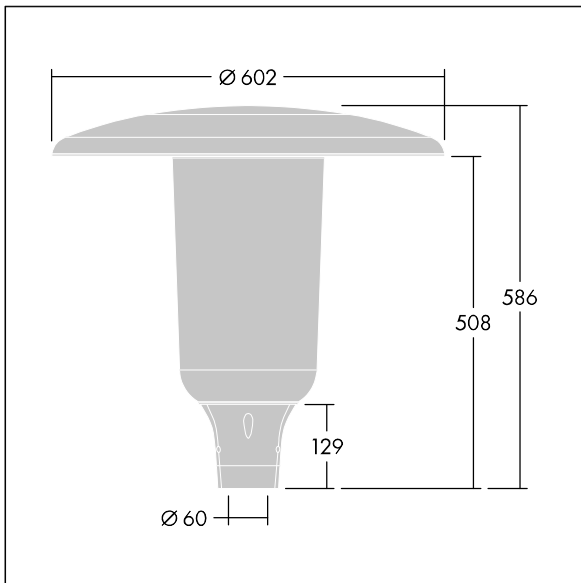

Aerie

THORN

96632279 ARS 24L35-740 WSC CL CL2 W5 T60 ANT

Aerie

A discreet, post top LED lantern with a timeless design. LED driver for 24 LEDs, driven at 350mA with Wide Street Comfort (asymmetrical) distribution. Class II electrical, IP66, IK10. Canopy and base: corrosion resistant die-cast powder coated aluminium suitable for C5 environments, finished textured anthracite (close to RAL7043). Enclosure: slim UV stabilised polycarbonate with clear finish. Complete with 4000K LED. Post top mounting to Ø60mm column. Pre-wired with 5m cable.

Dimensions: Ø602 x 586 mm
Luminaire input power: 26 W
Luminaire luminous flux: 4077 lm
Luminaire efficacy: 157 lm/W
Weight: 11.04 kg
Scx: 0.172 m²

TLG_AERI_F_S_CL.jpg

TLG_AERI_M_T60_S.wmf

This product contains a light source of energy efficiency class D.