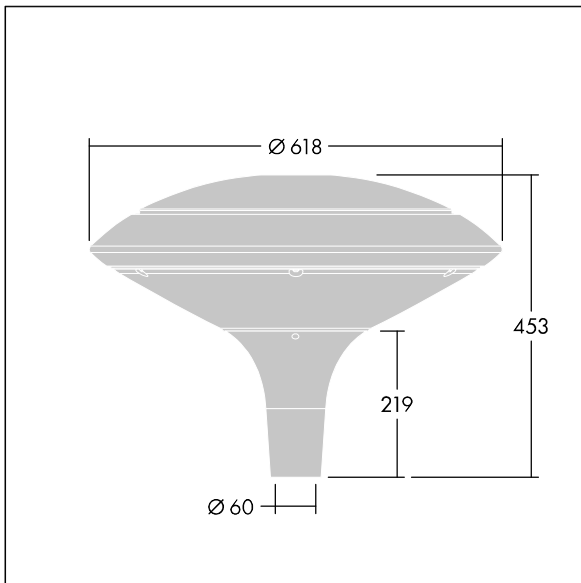

Plurio

THORN

96668636 PLI D 24L35-722-40 R/S T60 CL1 ANT

Plurio

Plurio Indirect: A decorative post-top LED lantern with radially symmetric distribution. LED driver with 24 LEDs driven at 350mA. Class I electrical, IP66, IK08. Base: cast aluminium, powder coated anthracite (close to RAL7043). Canopy: disc shape, aluminium, textured anthracite (close to RAL7043). Diffuser: UV stabilised, clear polycarbonate with anti-glare prisms. Indirect, reflector based optic. Complete with 2200-4000K NightTune LEDs. Post top mounting to Ø60mm column.

Upward lighting emissions below 1%.

Dimensions: Ø618 x 453 mm
Luminaire input power: 26 W
Luminaire luminous flux: 2973 lm
Luminaire efficacy: 114 lm/W
Weight: 11 kg
Scx: 0.151 m²

TLG_PLRL_F_IDC_ANT.jpg