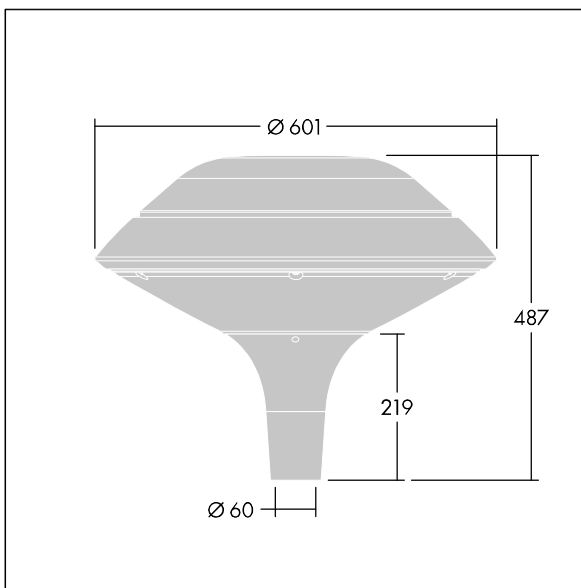

96668642 PLD F 18L35-740 R/S BS 3550 T60 CL1 GY

Plurio

Plurio Direct: A decorative post-top LED lantern with radially symmetric distribution. LED driver with 18 LEDs driven at 350mA. Class I electrical, IP66, IK08. Base: cast aluminium, powder coated silver-grey. Canopy: flat shape, aluminium, textured silver-grey. Diffuser: UV stabilised, clear polycarbonate with anti-glare prisms. Direct, lens based optic with internal reflector. Equipped with 50% power reduction circuit, effective 3 hours before and 5 hours after a calculated midnight. It can be deactivated at installation with an easily accessible internal switch. Complete with 4000K LED. Post top mounting to Ø60mm column.

Upward lighting emissions below 1%.

Dimensions: Ø601 x 487 mm
 Luminaire input power: 19.7 W
 Luminaire luminous flux: 2727 lm
 Luminaire efficacy: 138 lm/W
 Weight: 11 kg
 Scx: 0.167 m²

TLG_PLRL_F_DFC_GY.jpg